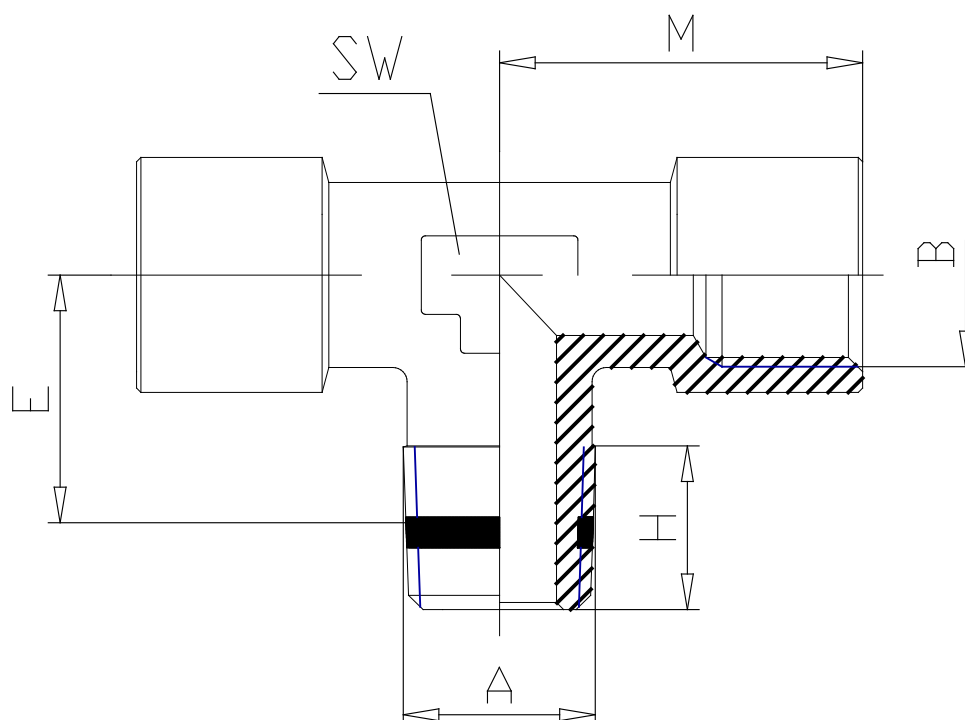

## Mod. S2060 - Sprint fittings Serie S2000

Product code: S2060 3/8-3/8

Datasheet creation date: 10/03/2025 02:58

Check the most updated document online [click here](#)

### TECHNICAL DATA

Mod.	S2060 3/8-3/8
------	---------------

## Mod. S2060 - Sprint fittings Serie S2000

Product code: S2060 3/8-3/8

### DIMENSIONS

<b>A</b>	R3/8
<b>B</b>	G3/8
<b>E (mm)</b>	15.0
<b>H (mm)</b>	11.5
<b>M (mm)</b>	25.0
<b>SW (mm)</b>	16