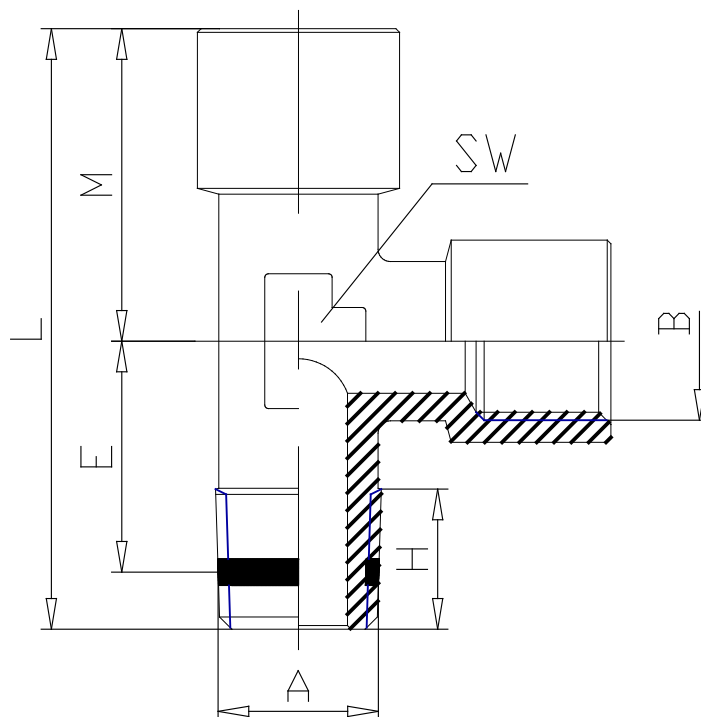

Mod. S2070 - Sprint fittings Serie S2000

Product code: S2070 1/2-1/2

Datasheet creation date: 10/03/2025 02:58

Check the most updated document online [click here](#)

TECHNICAL DATA

Mod.	S2070 1/2-1/2
------	---------------

Mod. S2070 - Sprint fittings Serie S2000

Product code: S2070 1/2-1/2

DIMENSIONS

A	R1/2
B	G1/2
E (mm)	17.5
H (mm)	14.0
L (mm)	60.5
M (mm)	31.5
SW (mm)	20