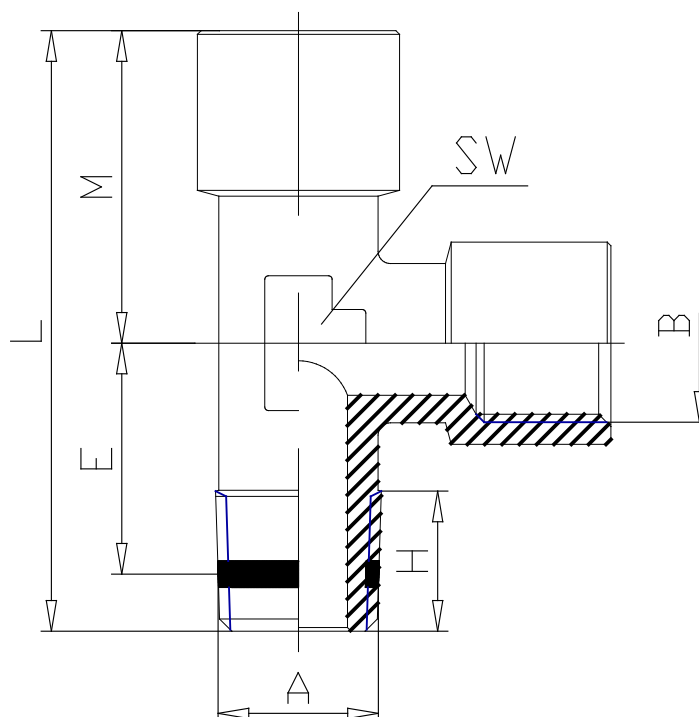

Mod. S2070 - Sprint fittings Serie S2000

Product code: S2070 1/4-1/4

Datasheet creation date: 10/03/2025 02:58

Check the most updated document online [click here](#)

TECHNICAL DATA

Mod.	S2070 1/4-1/4
------	---------------

Mod. S2070 - Sprint fittings Serie S2000

Product code: S2070 1/4-1/4

DIMENSIONS

A	R1/4
B	G1/4
E (mm)	15.0
H (mm)	11.0
L (mm)	46.0
M (mm)	23.0
SW (mm)	14