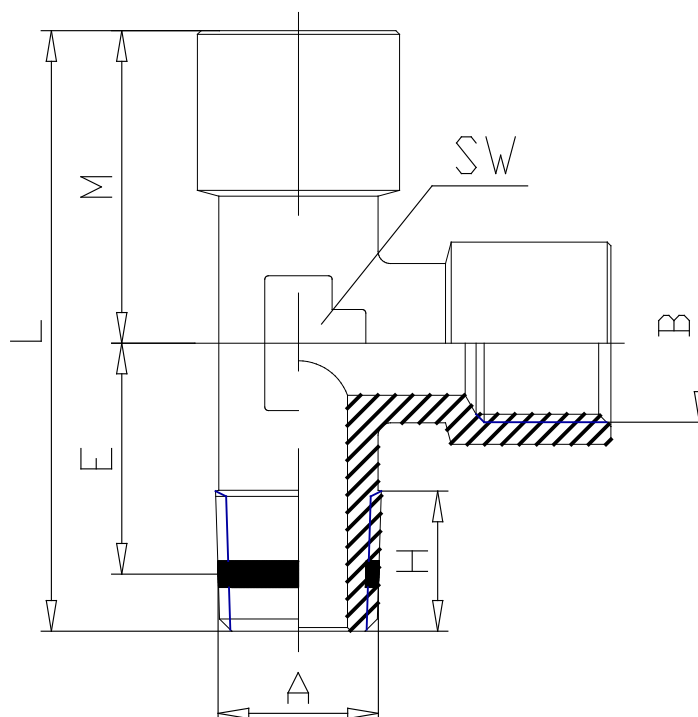

Mod. S2070 - Sprint fittings Serie S2000

Product code: S2070 1/8-1/8

Datasheet creation date: 10/03/2025 02:58

Check the most updated document online [click here](#)

TECHNICAL DATA

Mod.	S2070 1/8-1/8
------	---------------

Mod. S2070 - Sprint fittings Serie S2000

Product code: S2070 1/8-1/8

DIMENSIONS

A	R1/8
B	G1/8
E (mm)	11.5
H (mm)	8.5
L (mm)	37.0
M (mm)	19.0
SW (mm)	12