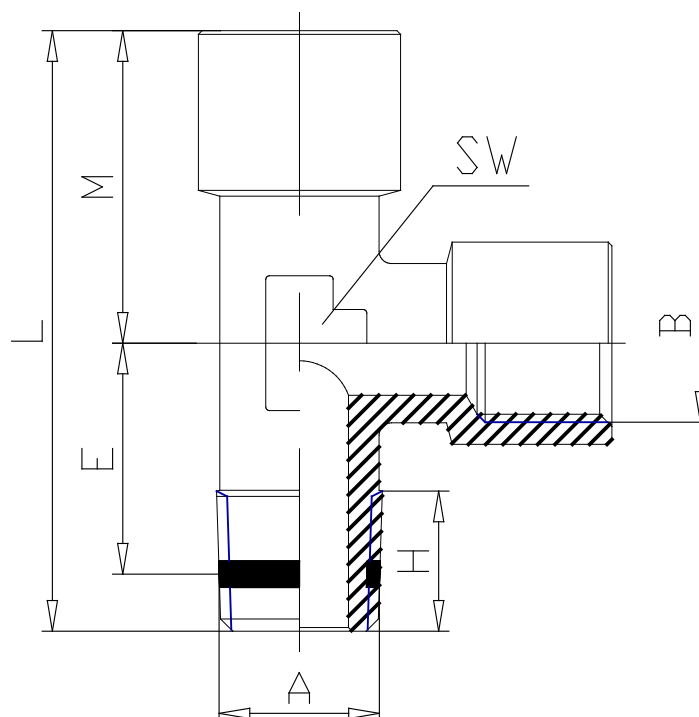

Mod. S2070 - Sprint fittings Serie S2000

Product code: S2070 3/8-3/8

Datasheet creation date: 10/03/2025 02:58

Check the most updated document online [click here](#)

TECHNICAL DATA

Mod.	S2070 3/8-3/8
------	---------------

Mod. S2070 - Sprint fittings Serie S2000

Product code: S2070 3/8-3/8

DIMENSIONS

A	R3/8
B	G3/8
E (mm)	15.0
H (mm)	11.5
L (mm)	48.5
M (mm)	25.0
SW (mm)	16