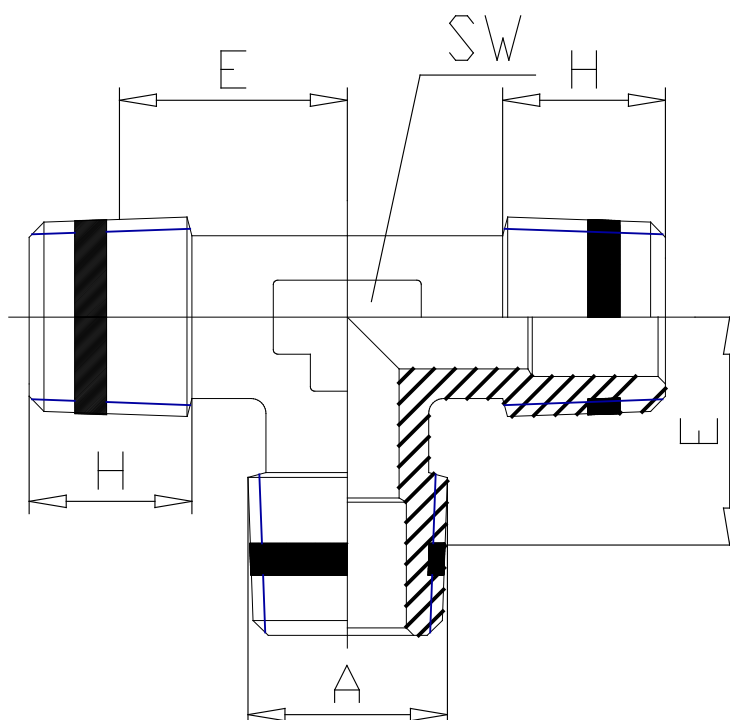

Mod. S2080 - Sprint fittings Serie S2000

Product code: S2080 1/2

Datasheet creation date: 10/03/2025 02:58

Check the most updated document online [click here](#)

TECHNICAL DATA

Mod.	S2080 1/2
------	-----------

Mod. S2080 - Sprint fittings Serie S2000

Product code: S2080 1/2

DIMENSIONS

A	R1/2
E (mm)	16.0
H (mm)	14.0
SW (mm)	16