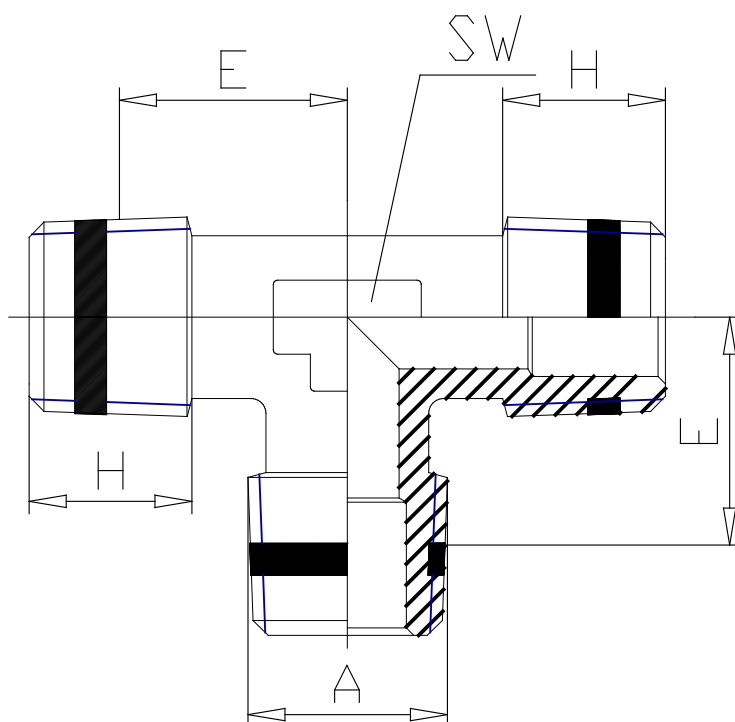

Mod. S2080 - Sprint fittings Serie S2000

Product code: S2080 1/4

Datasheet creation date: 10/03/2025 02:58

Check the most updated document online [click here](#)

TECHNICAL DATA

Mod.	S2080 1/4
------	-----------

Mod. S2080 - Sprint fittings Serie S2000

Product code: S2080 1/4

DIMENSIONS

A	R1/4
E (mm)	13.5
H (mm)	11.0
SW (mm)	12