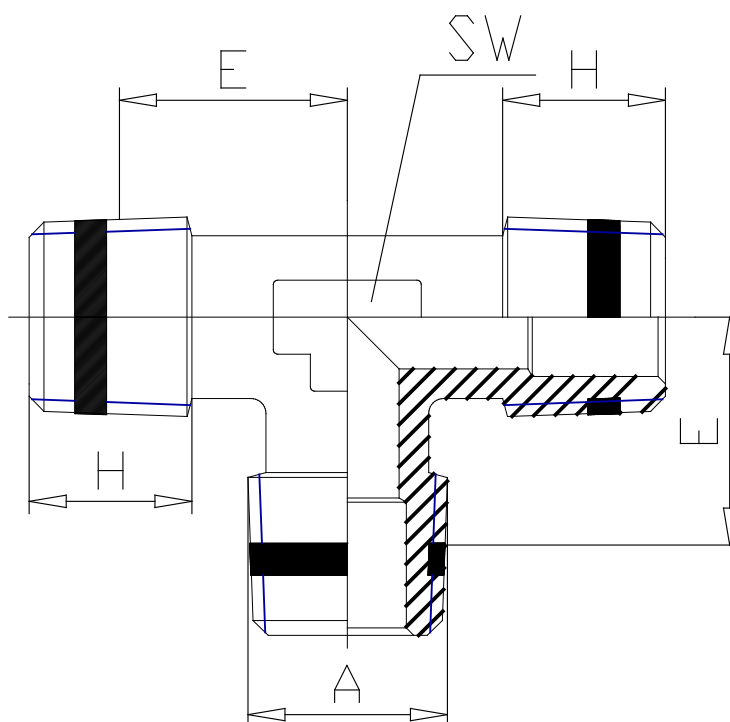

Mod. S2080 - Sprint fittings Serie S2000

Product code: S2080 1/8

Datasheet creation date: 10/03/2025 02:58

Check the most updated document online [click here](#)

TECHNICAL DATA

Mod.	S2080 1/8
------	-----------

Mod. S2080 - Sprint fittings Serie S2000

Product code: S2080 1/8

DIMENSIONS

A	R1/8
E (mm)	11.5
H (mm)	7.5
SW (mm)	9