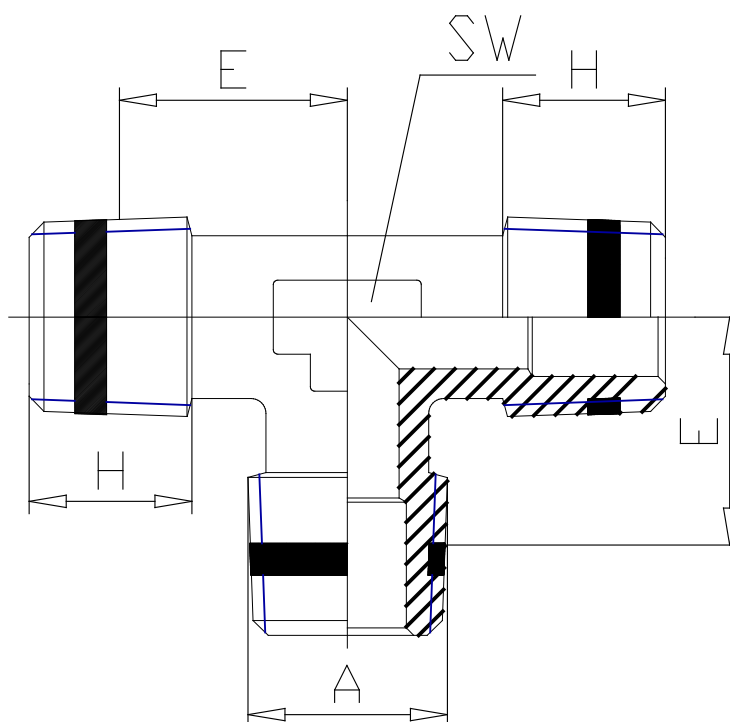

Mod. S2080 - Sprint fittings Serie S2000

Product code: S2080 3/8

Datasheet creation date: 10/03/2025 02:58

Check the most updated document online [click here](#)

TECHNICAL DATA

Mod.	S2080 3/8
------	-----------

Mod. S2080 - Sprint fittings Serie S2000

Product code: S2080 3/8

DIMENSIONS

A	R3/8
E (mm)	15.5
H (mm)	11.5
SW (mm)	14