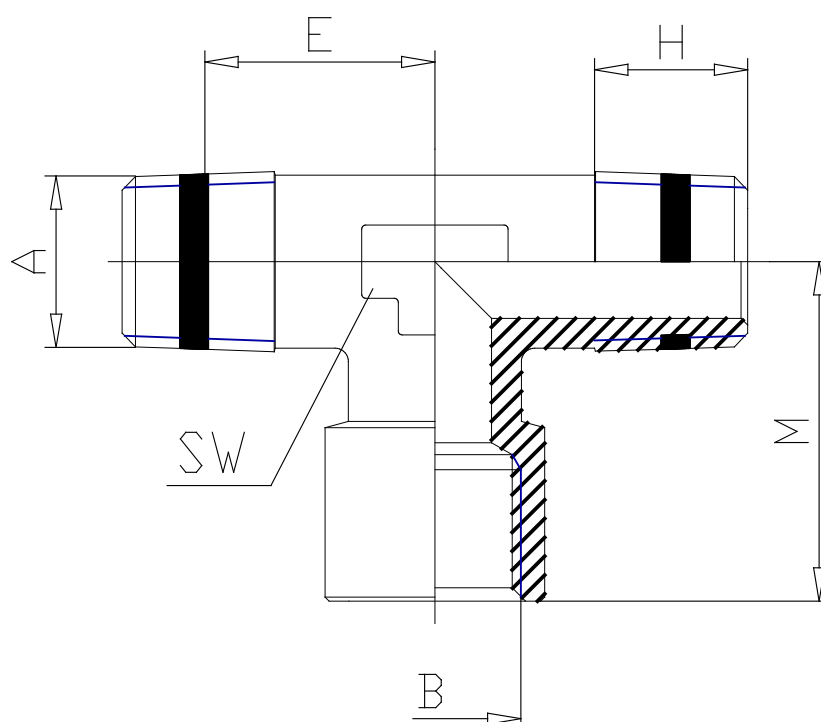

Mod. S2090 - Sprint fittings Serie S2000

Product code: S2090 1/2-1/2

Datasheet creation date: 10/03/2025 02:58

Check the most updated document online [click here](#)

TECHNICAL DATA

Mod.	S2090 1/2-1/2
------	---------------

Mod. S2090 - Sprint fittings Serie S2000

Product code: S2090 1/2-1/2

DIMENSIONS

A	R1/2
B	G1/2
E (mm)	17.5
H (mm)	14.0
M (mm)	31.5
SW (mm)	20