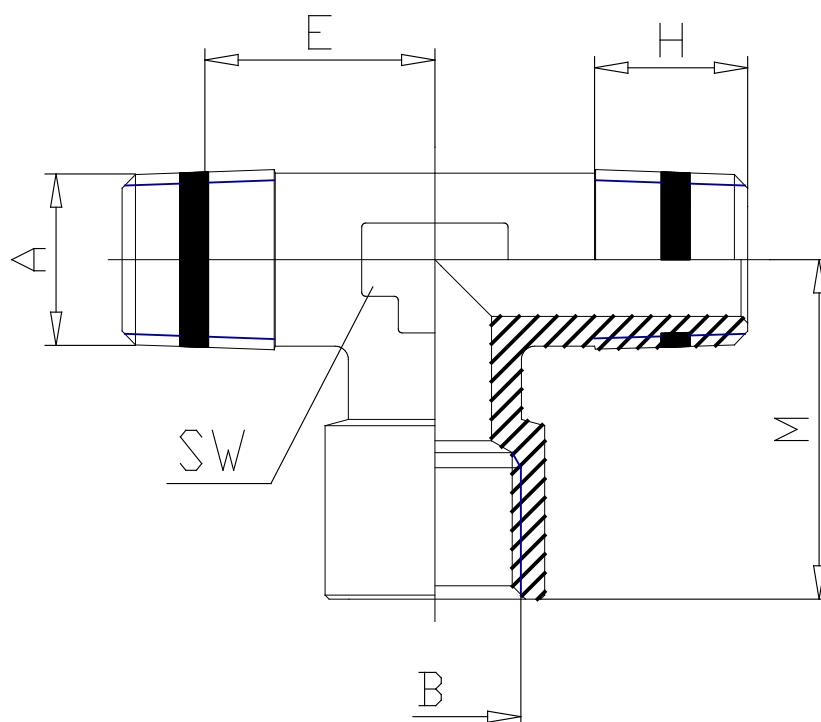

## Mod. S2090 - Sprint fittings Serie S2000

Product code: S2090 1/4-1/4

Datasheet creation date: 10/03/2025 02:58

Check the most updated document online [click here](#)

### TECHNICAL DATA

Mod.	S2090 1/4-1/4
------	---------------

## Mod. S2090 - Sprint fittings Serie S2000

Product code: S2090 1/4-1/4

### DIMENSIONS

<b>A</b>	R1/4
<b>B</b>	G1/4
<b>E (mm)</b>	15.0
<b>H (mm)</b>	11.0
<b>M (mm)</b>	23.0
<b>SW (mm)</b>	14