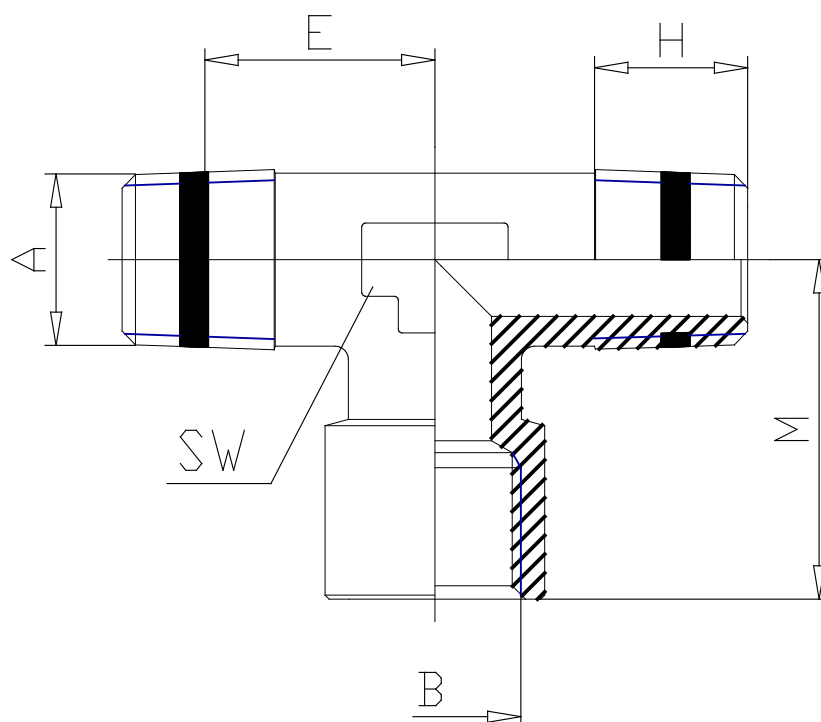

## Mod. S2090 - Sprint fittings Serie S2000

Product code: S2090 1/8-1/8

Datasheet creation date: 10/03/2025 02:58

Check the most updated document online [click here](#)

### TECHNICAL DATA

Mod.	S2090 1/8-1/8
------	---------------

## Mod. S2090 - Sprint fittings Serie S2000

Product code: S2090 1/8-1/8

### DIMENSIONS

<b>A</b>	R1/8
<b>B</b>	G1/8
<b>E (mm)</b>	11.5
<b>H (mm)</b>	8.5
<b>M (mm)</b>	19.0
<b>SW (mm)</b>	12