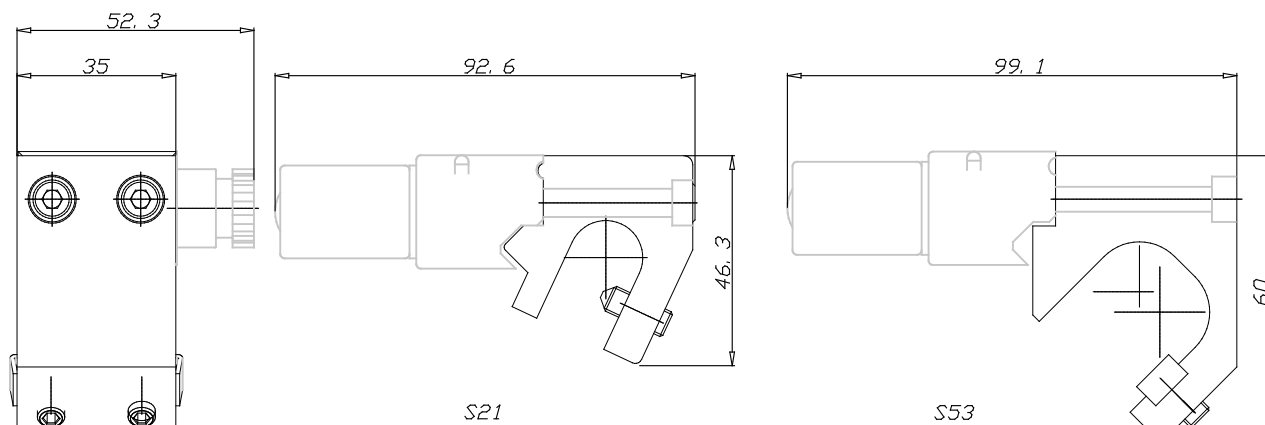

Mounting bracket for sensor - Mod. S21/S53

Product code: S21

Datasheet creation date: 07/03/2025 14:31

Check the most updated document online [click here](#)

TECHNICAL DATA

Mod.	S21
------	-----

Mounting bracket for sensor - Mod. S21/S53

Product code: S21

DIMENSIONS

Mod.	S21
------	-----