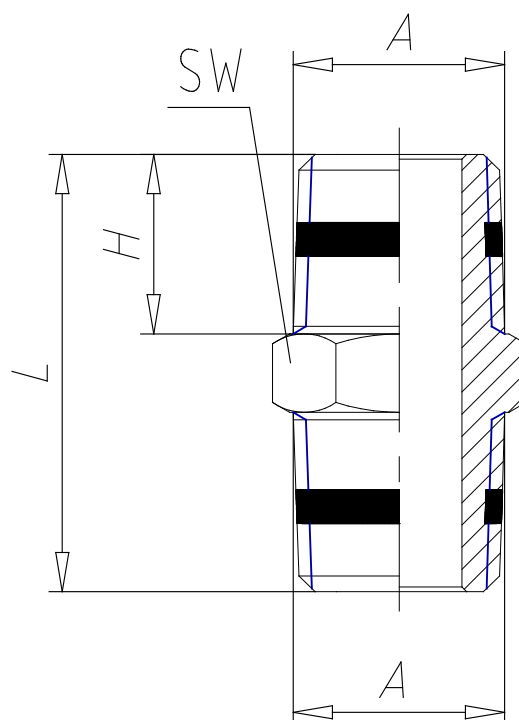

## Mod. S2500 - Sprint fittings Serie S2000

Product code: S2500 1/2

Datasheet creation date: 10/03/2025 02:58

Check the most updated document online [click here](#)

### TECHNICAL DATA

Mod.	S2500 1/2
------	-----------

## Mod. S2500 - Sprint fittings Serie S2000

Product code: S2500 1/2

### **DIMENSIONS**

<b>A</b>	R1/2
<b>H (mm)</b>	14.0
<b>L (mm)</b>	33.5
<b>SW (mm)</b>	22