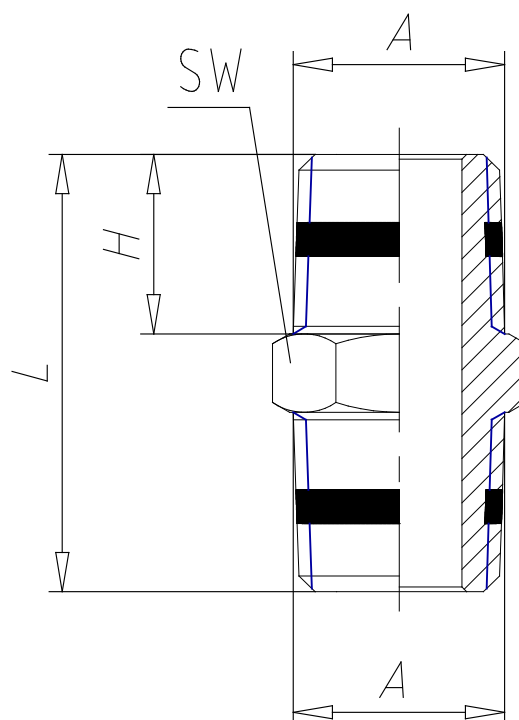

Mod. S2500 - Sprint fittings Serie S2000

Product code: S2500 1/4

Datasheet creation date: 10/03/2025 02:58

Check the most updated document online [click here](#)

TECHNICAL DATA

Mod.	S2500 1/4
------	-----------

Mod. S2500 - Sprint fittings Serie S2000

Product code: S2500 1/4

DIMENSIONS

A	R1/4
H (mm)	11.0
L (mm)	27.0
SW (mm)	14