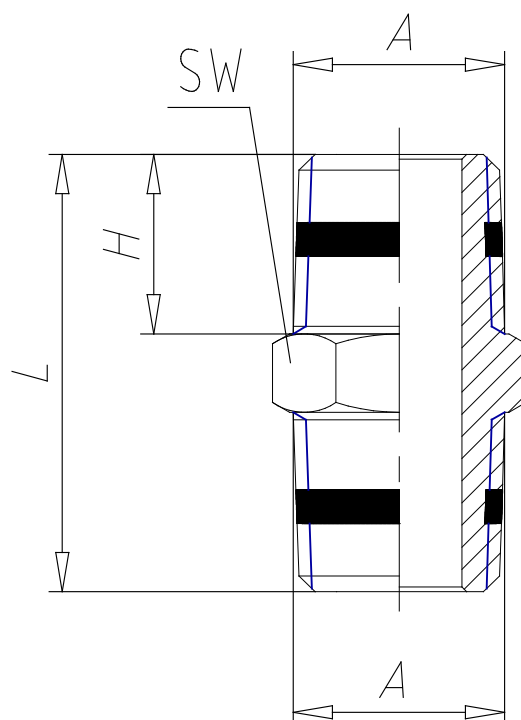

Mod. S2500 - Sprint fittings Serie S2000

Product code: S2500 1/8

Datasheet creation date: 10/03/2025 02:59

Check the most updated document online [click here](#)

TECHNICAL DATA

Mod.	S2500 1/8
------	-----------

Mod. S2500 - Sprint fittings Serie S2000

Product code: S2500 1/8

DIMENSIONS

A	R1/8
H (mm)	7.5
L (mm)	19.5
SW (mm)	12