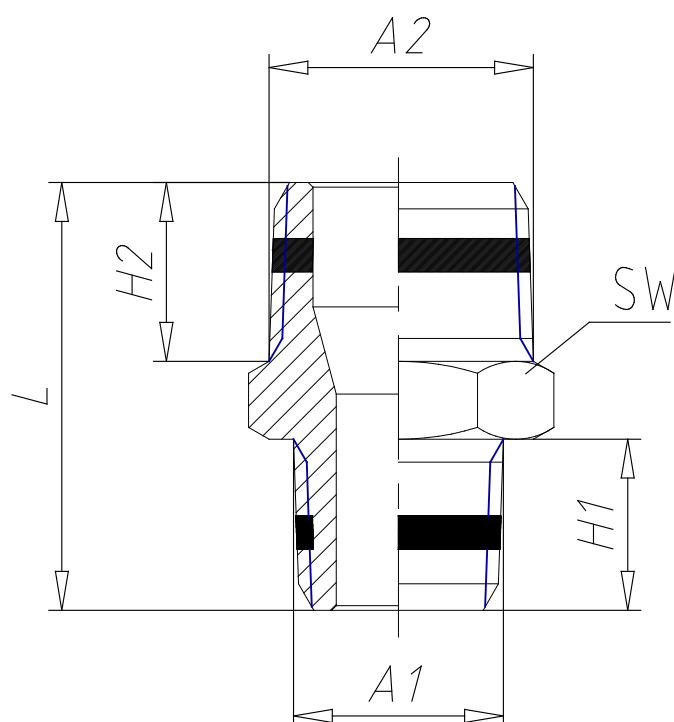

Mod. S2510 - Sprint fittings Serie S2000

Product code: S2510 1/4-1/2

Datasheet creation date: 10/03/2025 02:59

Check the most updated document online [click here](#)

TECHNICAL DATA

Mod.	S2510 1/4-1/2
------	---------------

Mod. S2510 - Sprint fittings Serie S2000

Product code: S2510 1/4-1/2

DIMENSIONS

A1	R1/4
A2	R1/2
H1 (mm)	11.0
H2 (mm)	14.0
L (mm)	30.5
SW (mm)	22