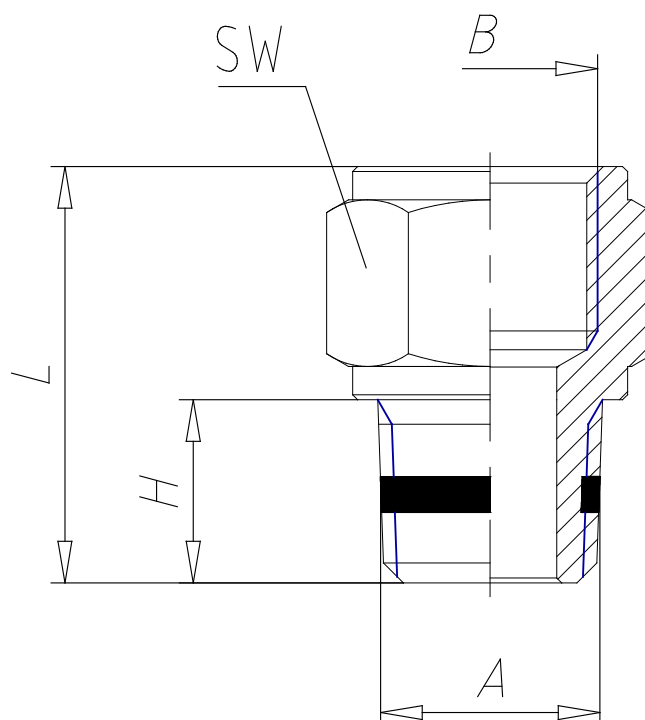

## Mod. S2520 - Sprint fittings Serie S2000

Product code: S2520 1/2-1/2

Datasheet creation date: 10/03/2025 02:59

Check the most updated document online [click here](#)

### ■ TECHNICAL DATA

Mod.	S2520 1/2-1/2
------	---------------

## Mod. S2520 - Sprint fittings Serie S2000

Product code: S2520 1/2-1/2

### **DIMENSIONS**

<b>A</b>	R1/2
<b>B</b>	G1/2
<b>H (mm)</b>	14.0
<b>L (mm)</b>	30.5
<b>SW (mm)</b>	24