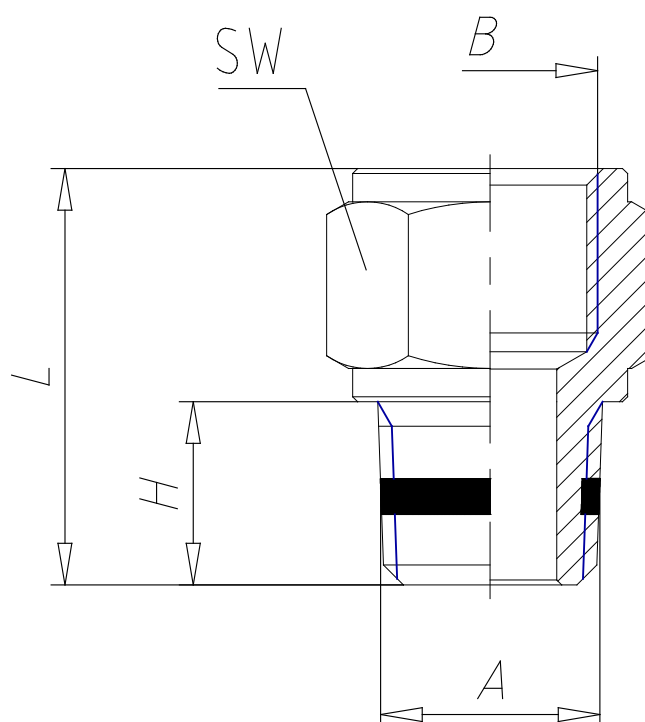

Mod. S2520 - Sprint fittings Serie S2000

Product code: S2520 1/4-1/2

Datasheet creation date: 10/03/2025 02:59

Check the most updated document online [click here](#)

TECHNICAL DATA

Mod.	S2520 1/4-1/2
------	---------------

Mod. S2520 - Sprint fittings Serie S2000

Product code: S2520 1/4-1/2

DIMENSIONS

A	R1/4
B	G1/2
H (mm)	11.0
L (mm)	27.5
SW (mm)	24