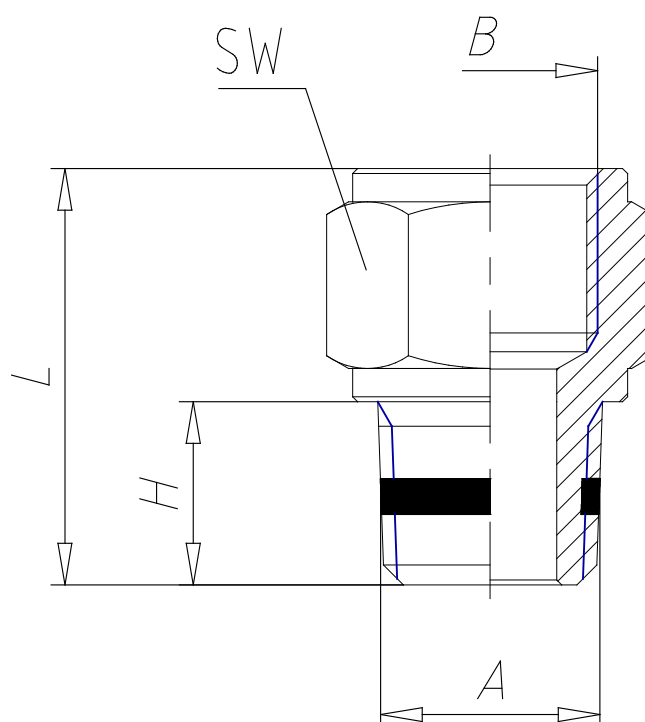

Mod. S2520 - Sprint fittings Serie S2000

Product code: S2520 1/4-1/4

Datasheet creation date: 10/03/2025 02:59

Check the most updated document online [click here](#)

TECHNICAL DATA

Mod.	S2520 1/4-1/4
------	---------------

Mod. S2520 - Sprint fittings Serie S2000

Product code: S2520 1/4-1/4

DIMENSIONS

A	R1/4
B	G1/4
H (mm)	11.0
L (mm)	22.5
SW (mm)	17