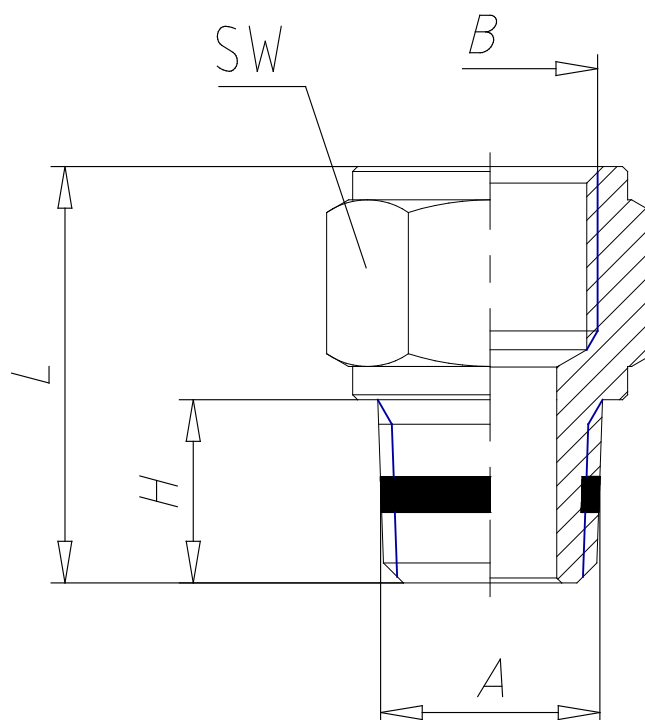

Mod. S2520 - Sprint fittings Serie S2000

Product code: S2520 1/4-3/8

Datasheet creation date: 10/03/2025 02:59

Check the most updated document online [click here](#)

TECHNICAL DATA

Mod.	S2520 1/4-3/8
------	---------------

Mod. S2520 - Sprint fittings Serie S2000

Product code: S2520 1/4-3/8

DIMENSIONS

A	R1/4
B	G3/8
H (mm)	11.0
L (mm)	23.5
SW (mm)	20