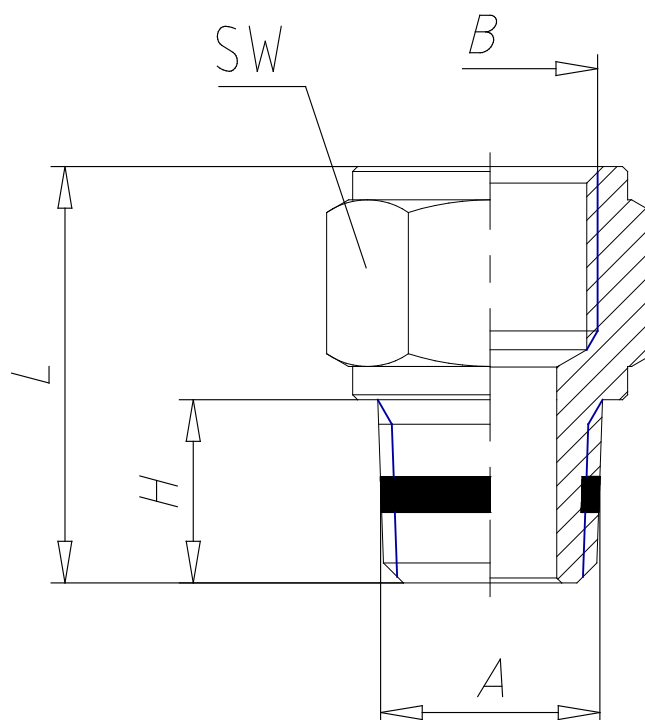

## Mod. S2520 - Sprint fittings Serie S2000

Product code: S2520 1/8-1/4

Datasheet creation date: 10/03/2025 02:59

Check the most updated document online [click here](#)

### TECHNICAL DATA

Mod.	S2520 1/8-1/4
------	---------------

## Mod. S2520 - Sprint fittings Serie S2000

Product code: S2520 1/8-1/4

### DIMENSIONS

<b>A</b>	R1/8
<b>B</b>	G1/4
<b>H (mm)</b>	7.5
<b>L (mm)</b>	19.0
<b>SW (mm)</b>	17