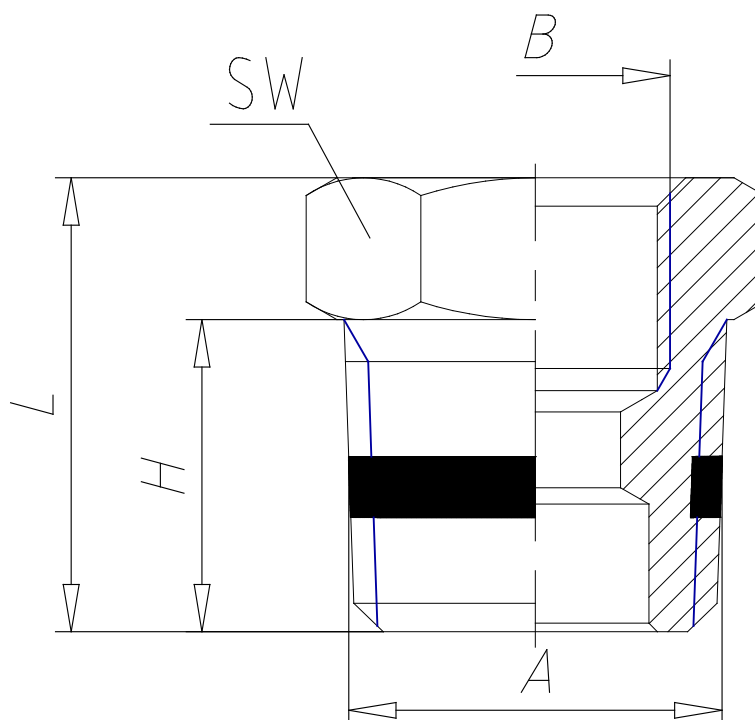

## Mod. S2530 - Sprint fittings Serie S2000

Product code: S2530 1/2-1/4

Datasheet creation date: 10/03/2025 02:59

Check the most updated document online [click here](#)

### TECHNICAL DATA

Mod.	S2530 1/2-1/4
------	---------------

## Mod. S2530 - Sprint fittings Serie S2000

Product code: S2530 1/2-1/4

### DIMENSIONS

<b>A</b>	R1/2
<b>B</b>	G1/4
<b>H (mm)</b>	14.0
<b>L (mm)</b>	19.5
<b>SW (mm)</b>	22