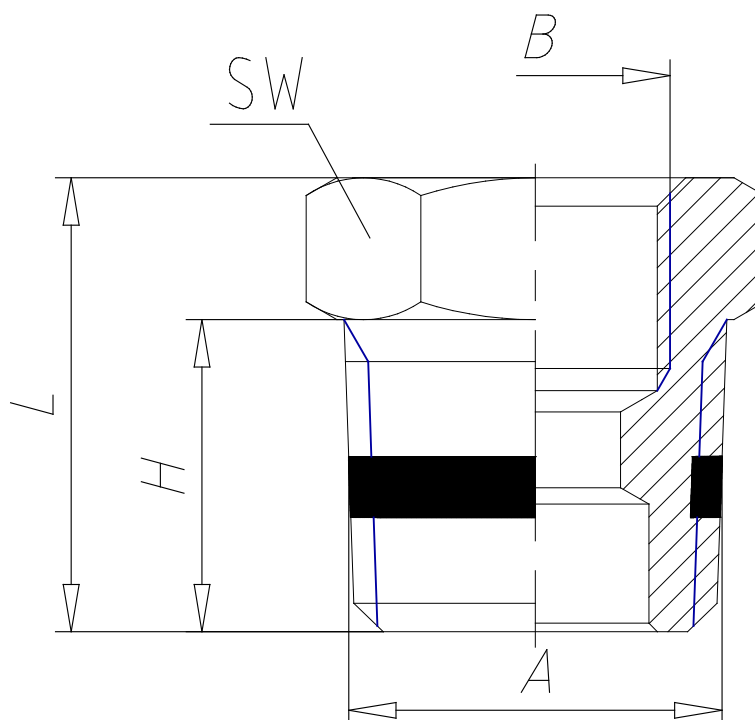

## Mod. S2530 - Sprint fittings Serie S2000

Product code: S2530 1/4-1/8

Datasheet creation date: 10/03/2025 02:59

Check the most updated document online [click here](#)

### TECHNICAL DATA

Mod.	S2530 1/4-1/8
------	---------------

## Mod. S2530 - Sprint fittings Serie S2000

Product code: S2530 1/4-1/8

### DIMENSIONS

<b>A</b>	R1/4
<b>B</b>	G1/8
<b>H (mm)</b>	11.0
<b>L (mm)</b>	16.0
<b>SW (mm)</b>	14