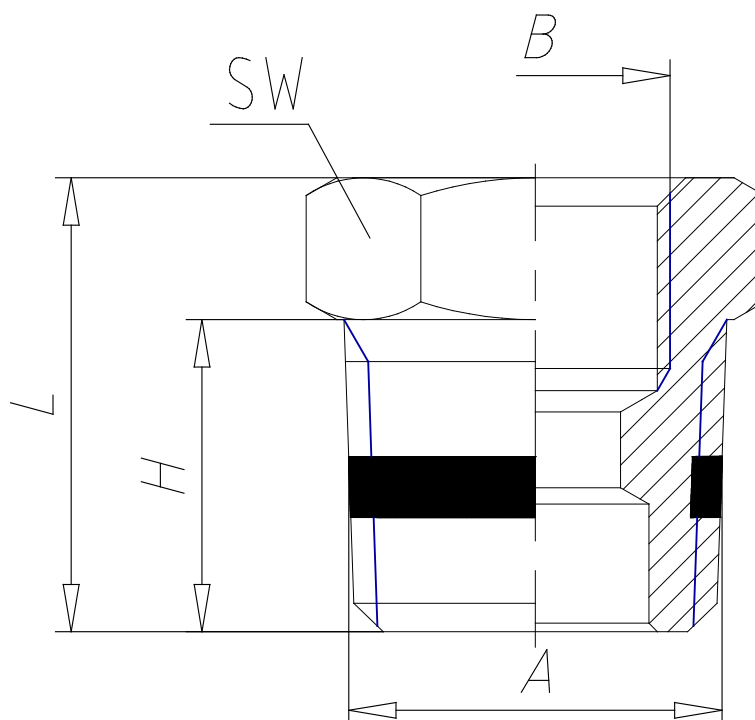

## Mod. S2530 - Sprint fittings Serie S2000

Product code: S2530 3/8-1/8

Datasheet creation date: 10/03/2025 02:59

Check the most updated document online [click here](#)

### TECHNICAL DATA

Mod.	S2530 3/8-1/8
------	---------------

## Mod. S2530 - Sprint fittings Serie S2000

Product code: S2530 3/8-1/8

### DIMENSIONS

<b>A</b>	R3/8
<b>B</b>	G1/8
<b>H (mm)</b>	11.5
<b>L (mm)</b>	16.5
<b>SW (mm)</b>	17