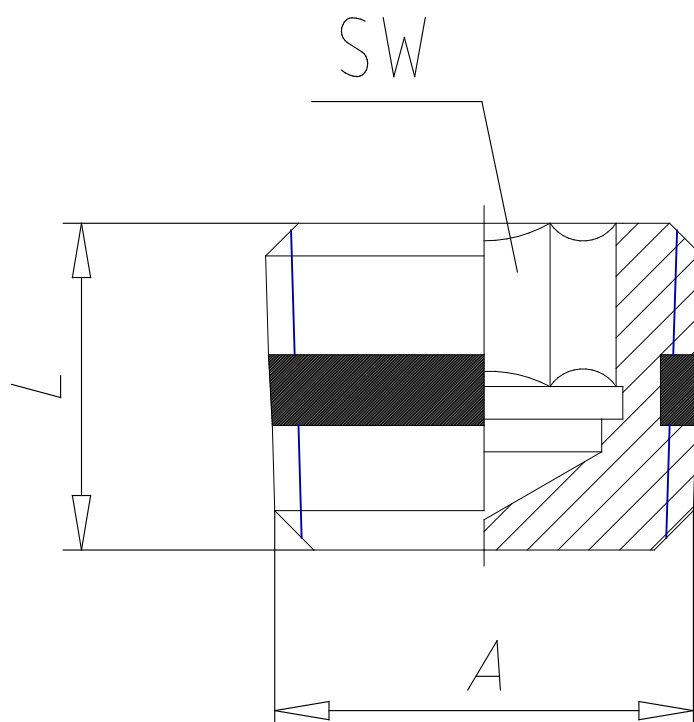

Mod. S2615 - Sprint fittings Serie S2000

Product code: S2615 1/4

Datasheet creation date: 10/03/2025 02:59

Check the most updated document online [click here](#)

■ TECHNICAL DATA

Mod.	S2615 1/4
------	-----------

Mod. S2615 - Sprint fittings Serie S2000

Product code: S2615 1/4

DIMENSIONS

A	R1/4
L (mm)	10
SW (mm)	7