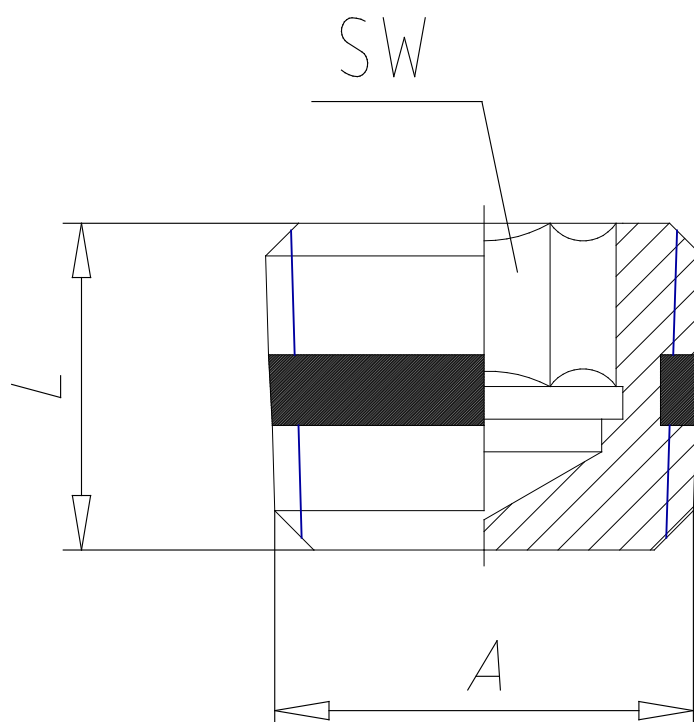

Mod. S2615 - Sprint fittings Serie S2000

Product code: S2615 1/8

Datasheet creation date: 10/03/2025 02:59

Check the most updated document online [click here](#)

TECHNICAL DATA

Mod.	S2615 1/8
------	-----------

Mod. S2615 - Sprint fittings Serie S2000

Product code: S2615 1/8

DIMENSIONS

A	R1/8
L (mm)	8
SW (mm)	5