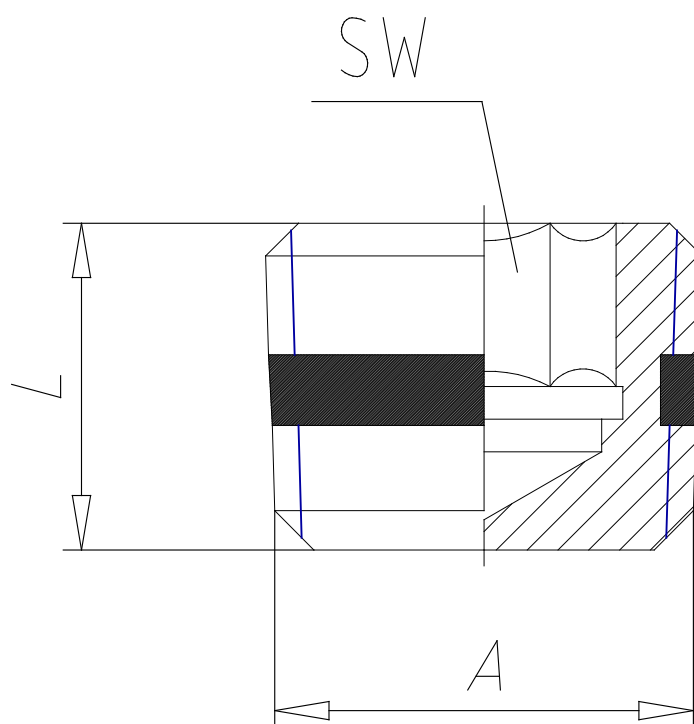

Mod. S2615 - Sprint fittings Serie S2000

Product code: S2615 3/8

Datasheet creation date: 10/03/2025 02:59

Check the most updated document online [click here](#)

TECHNICAL DATA

Mod.	S2615 3/8
------	-----------

Mod. S2615 - Sprint fittings Serie S2000

Product code: S2615 3/8

DIMENSIONS

A	R3/8
L (mm)	10
SW (mm)	8