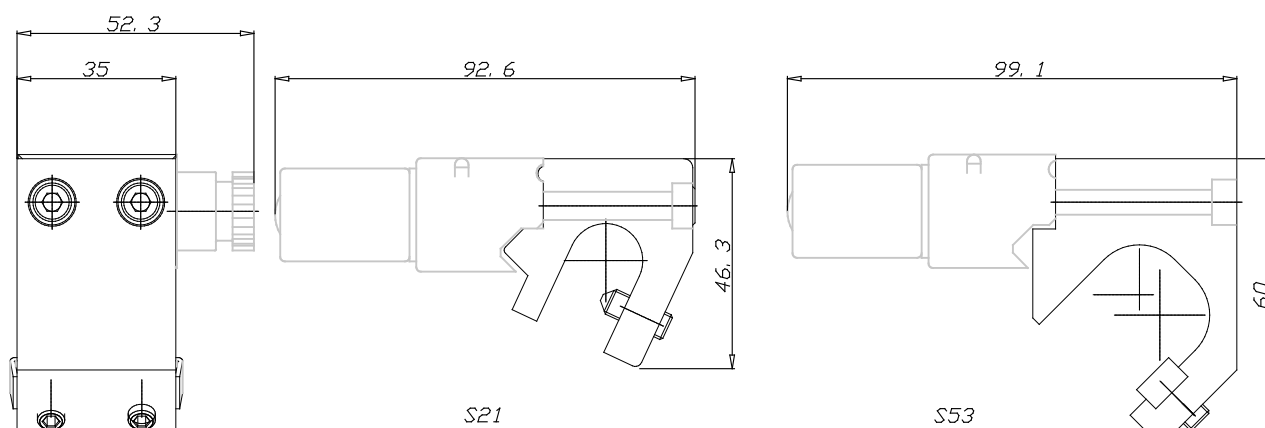

Mounting bracket for sensor - Mod. S21/S53

Product code: S53

Datasheet creation date: 07/03/2025 14:31

Check the most updated document online [click here](#)

TECHNICAL DATA

Mod.	S53
------	-----

Mounting bracket for sensor - Mod. S21/S53

Product code: S53

DIMENSIONS

Mod.	S53
------	-----