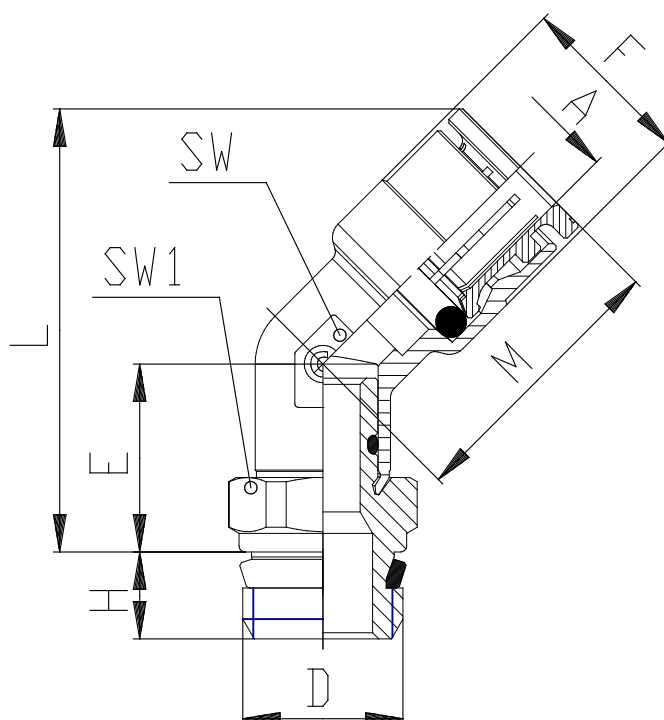

## Mod. S6110 - Series 6000 fittings

Product code: S6110 12-1/4

Datasheet creation date: 10/03/2025 10:26

Check the most updated document online [click here](#)

### TECHNICAL DATA

Mod. (mm)	S6110 12-1/4
-----------	--------------

## Mod. S6110 - Series 6000 fittings

Product code: S6110 12-1/4

### DIMENSIONS

<b>A (mm)</b>	12
<b>D (mm)</b>	G1/4
<b>E (mm)</b>	15.5
<b>F (mm)</b>	19.5
<b>H (mm)</b>	7.0
<b>L (mm)</b>	40.5
<b>M (mm)</b>	26.5
<b>SW (mm)</b>	15
<b>SW1 (mm)</b>	17