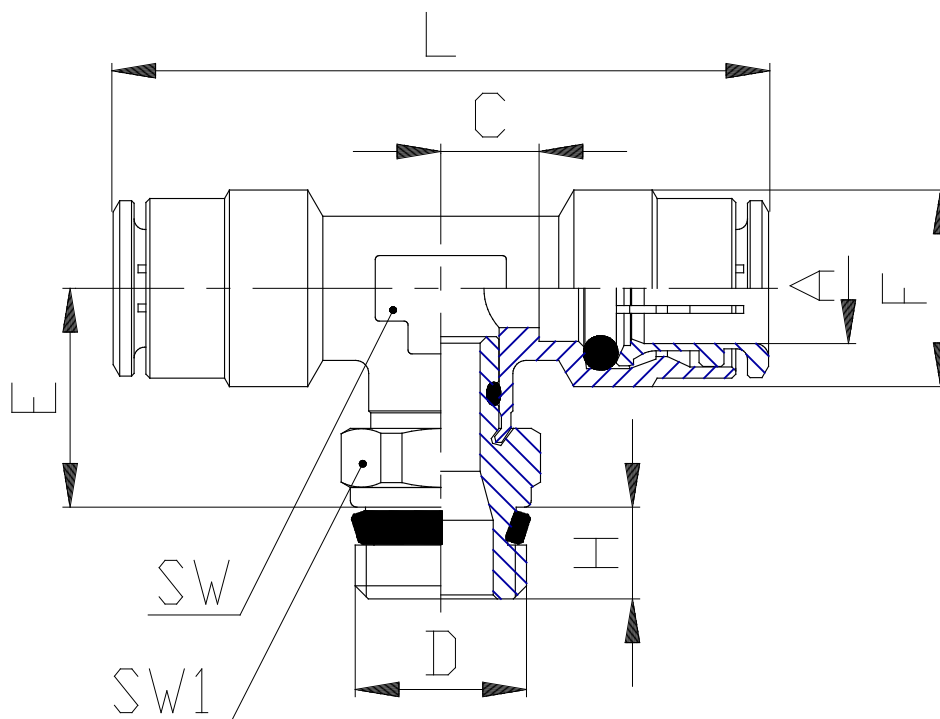

## Mod. S6430 - Series 6000 fittings

Product code: S6430 12-1/2

Datasheet creation date: 10/03/2025 10:26

Check the most updated document online [click here](#)

### TECHNICAL DATA

Mod.	S6430 12-1/2
------	--------------

## Mod. S6430 - Series 6000 fittings

Product code: S6430 12-1/2

### DIMENSIONS

<b>A (mm)</b>	12
<b>D</b>	G1/2
<b>C (mm)</b>	7.5
<b>E (mm)</b>	20.5
<b>F (mm)</b>	19.5
<b>H (mm)</b>	9.0
<b>L (mm)</b>	57
<b>SW (mm)</b>	15
<b>SW1 (mm)</b>	22