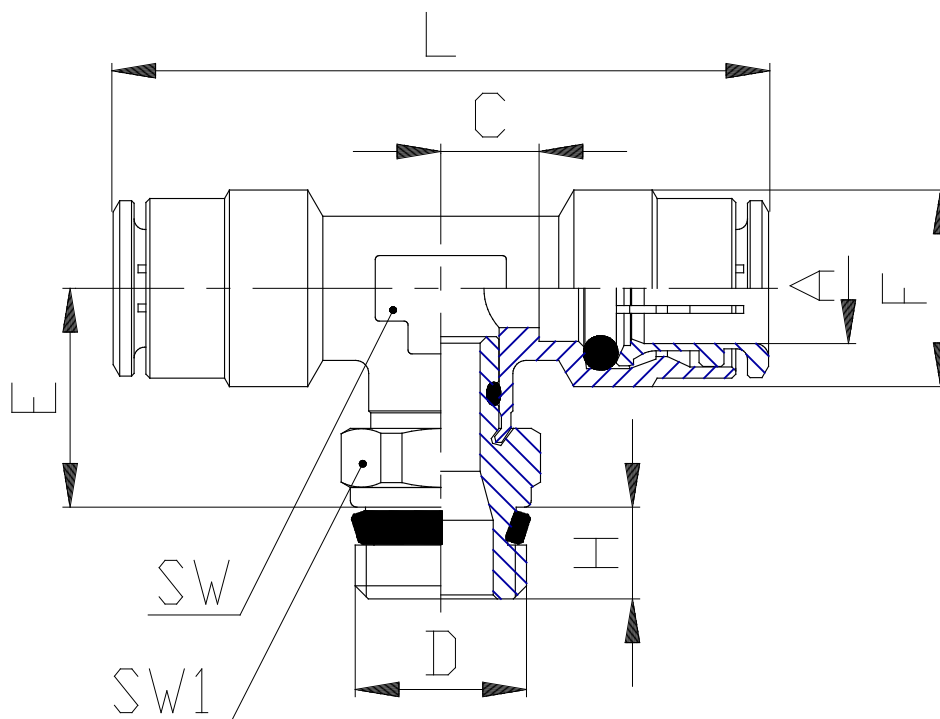

## Mod. S6430 - Series 6000 fittings

Product code: S6430 5-1/4

Datasheet creation date: 10/03/2025 10:27

Check the most updated document online [click here](#)

### ■ TECHNICAL DATA

Mod.	S6430 5-1/4
------	-------------

## Mod. S6430 - Series 6000 fittings

Product code: S6430 5-1/4

### DIMENSIONS

<b>A (mm)</b>	5
<b>D</b>	G1/4
<b>C (mm)</b>	5.5
<b>E (mm)</b>	14.5
<b>F (mm)</b>	10.0
<b>H (mm)</b>	7.0
<b>L (mm)</b>	41
<b>SW (mm)</b>	9
<b>SW1 (mm)</b>	14