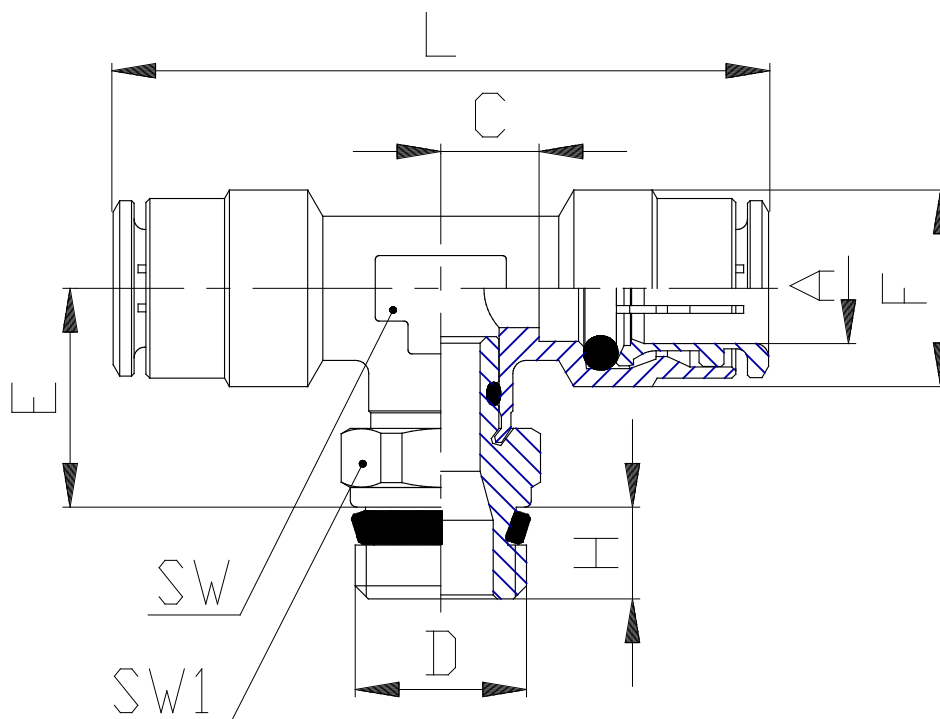

## Mod. S6430 - Series 6000 fittings

Product code: S6430 5-1/8

Datasheet creation date: 10/03/2025 10:27

Check the most updated document online [click here](#)

### TECHNICAL DATA

Mod.	S6430 5-1/8
------	-------------

## Mod. S6430 - Series 6000 fittings

Product code: S6430 5-1/8

### DIMENSIONS

<b>A (mm)</b>	5
<b>D</b>	G1/8
<b>C (mm)</b>	5.5
<b>E (mm)</b>	14.5
<b>F (mm)</b>	10.0
<b>H (mm)</b>	5.5
<b>L (mm)</b>	41
<b>SW (mm)</b>	9
<b>SW1 (mm)</b>	12