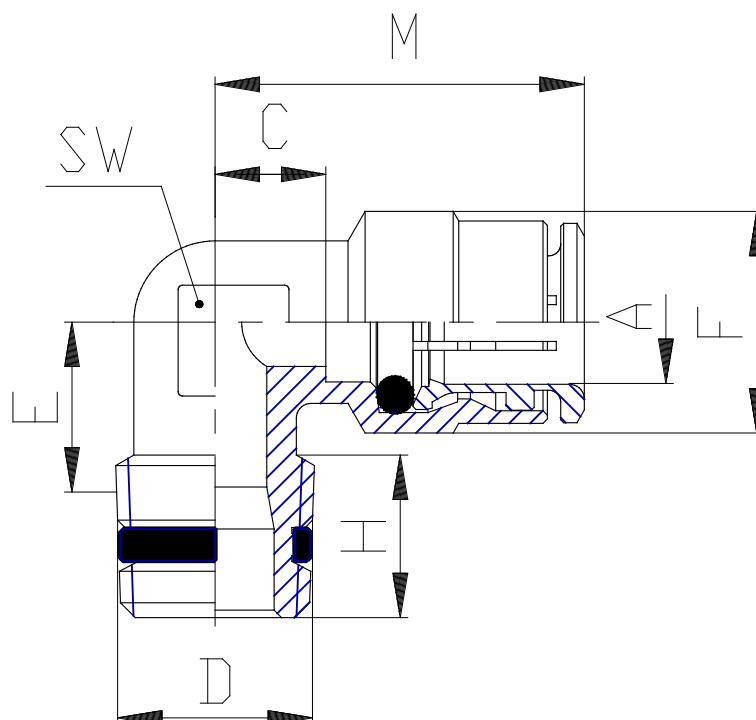

Mod. S6500 - Series 6000 fittings

Product code: S6500 10-1/4

Datasheet creation date: 10/03/2025 10:28

Check the most updated document online [click here](#)

TECHNICAL DATA

Mod.	S6500 10-1/4
------	--------------

Mod. S6500 - Series 6000 fittings

Product code: S6500 10-1/4

DIMENSIONS

A (mm)	10
D	R1/4
C (mm)	6.5
E (mm)	13.0
F (mm)	16.5
H (mm)	12.0
M (mm)	26.5
SW (mm)	13