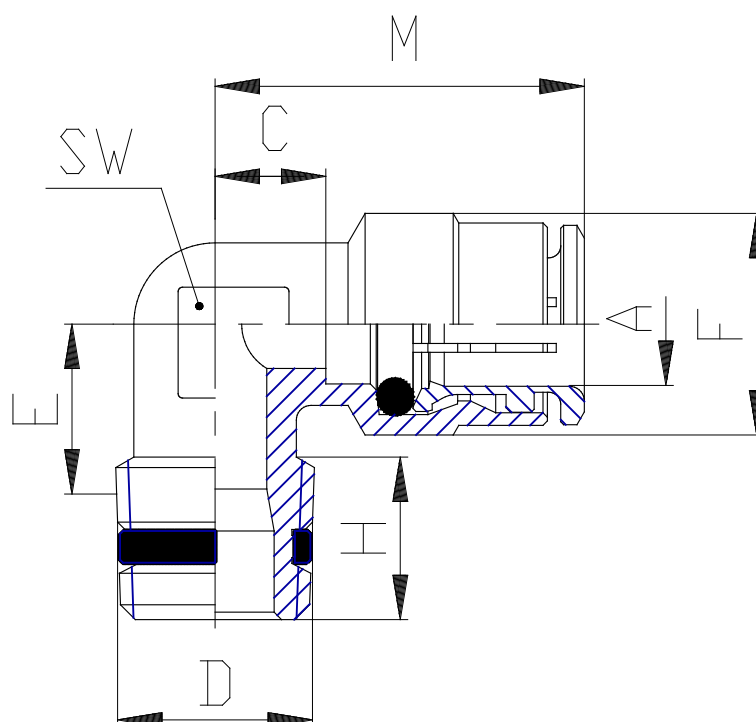

Mod. S6500 - Series 6000 fittings

Product code: S6500 10-3/8

Datasheet creation date: 10/03/2025 10:28

Check the most updated document online [click here](#)

TECHNICAL DATA

Mod.	S6500 10-3/8
------	--------------

Mod. S6500 - Series 6000 fittings

Product code: S6500 10-3/8

DIMENSIONS

A (mm)	10
D	R3/8
C (mm)	6.5
E (mm)	12.5
F (mm)	16.5
H (mm)	11.5
M (mm)	26.5
SW (mm)	13