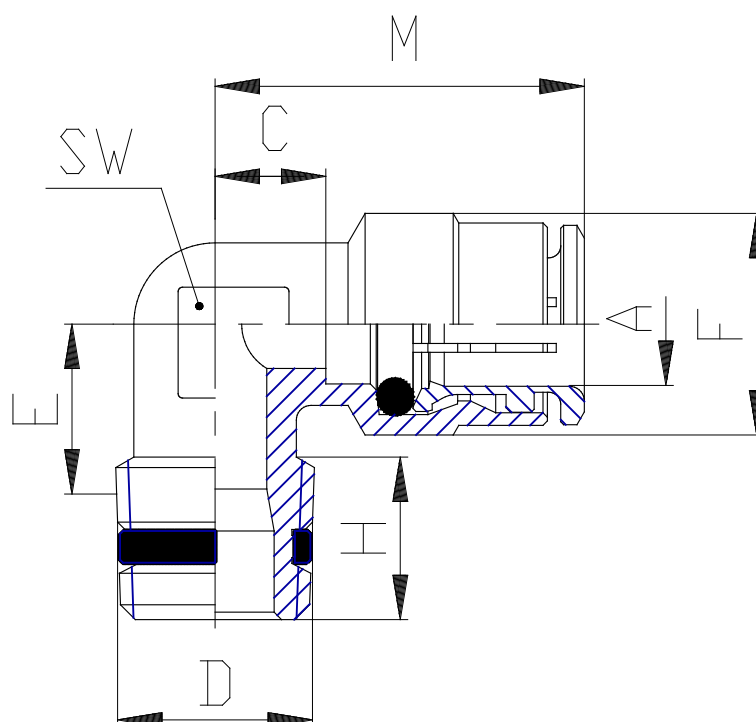

Mod. S6500 - Series 6000 fittings

Product code: S6500 12-1/4

Datasheet creation date: 10/03/2025 10:28

Check the most updated document online [click here](#)

TECHNICAL DATA

Mod.	S6500 12-1/4
------	--------------

Mod. S6500 - Series 6000 fittings

Product code: S6500 12-1/4

DIMENSIONS

A (mm)	12
D	R1/4
C (mm)	7.5
E (mm)	14.5
F (mm)	19.5
H (mm)	12.0
M (mm)	28.5
SW (mm)	15