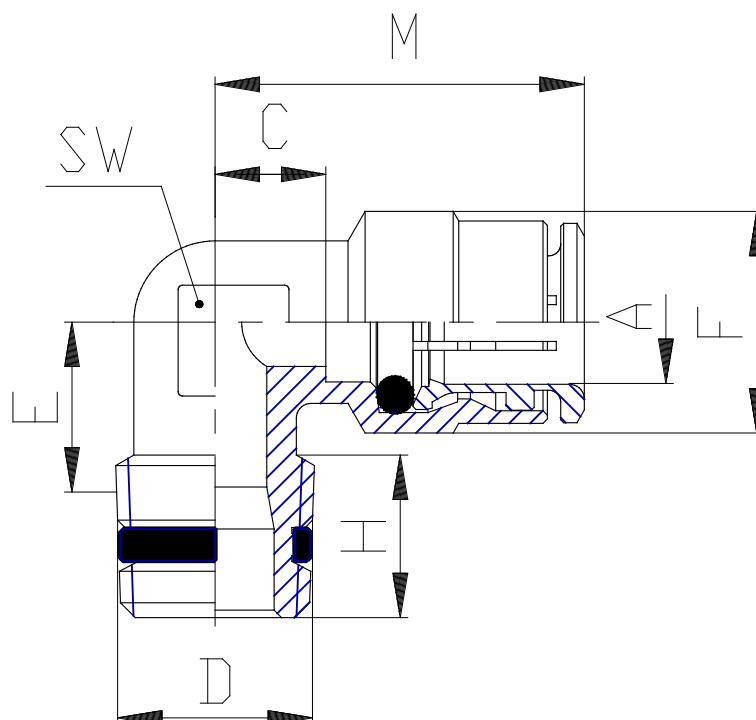

## Mod. S6500 - Series 6000 fittings

Product code: S6500 12-3/8

Datasheet creation date: 10/03/2025 10:28

Check the most updated document online [click here](#)

### TECHNICAL DATA

Mod.	S6500 12-3/8
------	--------------

## Mod. S6500 - Series 6000 fittings

Product code: S6500 12-3/8

### DIMENSIONS

<b>A (mm)</b>	12
<b>D</b>	R3/8
<b>C (mm)</b>	7.5
<b>E (mm)</b>	14.5
<b>F (mm)</b>	19.5
<b>H (mm)</b>	12.5
<b>M (mm)</b>	28.5
<b>SW (mm)</b>	15