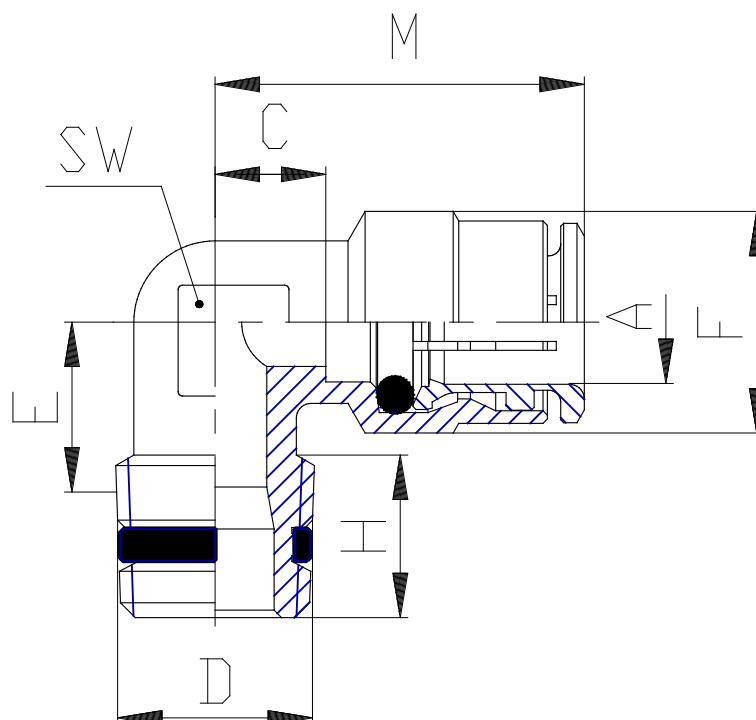

## Mod. S6500 - Series 6000 fittings

Product code: S6500 4-1/4

Datasheet creation date: 10/03/2025 10:28

Check the most updated document online [click here](#)

### TECHNICAL DATA

Mod.	S6500 4-1/4
------	-------------

## Mod. S6500 - Series 6000 fittings

Product code: S6500 4-1/4

### DIMENSIONS

<b>A (mm)</b>	4
<b>D</b>	R1/4
<b>C (mm)</b>	5.0
<b>E (mm)</b>	11.5
<b>F (mm)</b>	9.0
<b>H (mm)</b>	12.0
<b>M (mm)</b>	19.0
<b>SW (mm)</b>	9