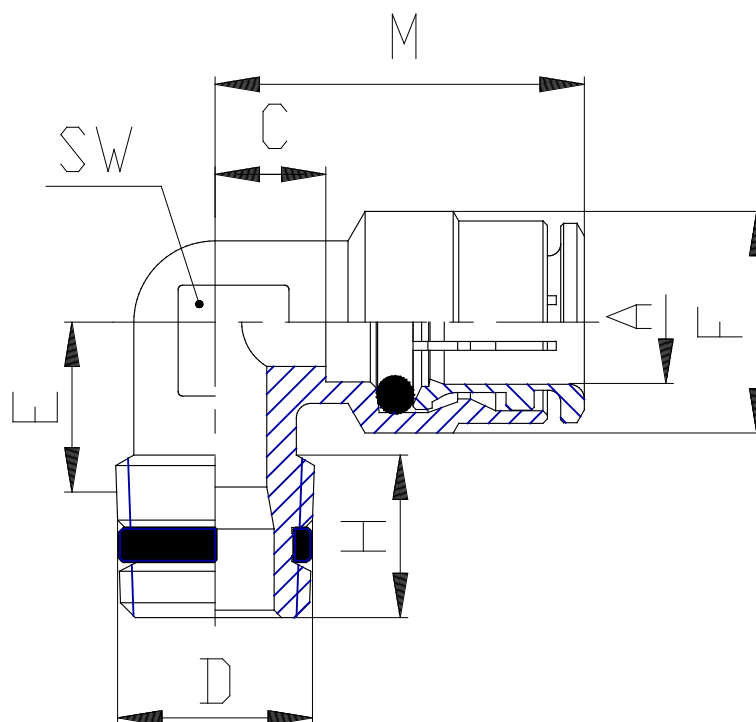

Mod. S6500 - Series 6000 fittings

Product code: S6500 4-1/8

Datasheet creation date: 10/03/2025 10:28

Check the most updated document online [click here](#)

TECHNICAL DATA

Mod.	S6500 4-1/8
------	-------------

Mod. S6500 - Series 6000 fittings

Product code: S6500 4-1/8

DIMENSIONS

A (mm)	4
D	R1/8
C (mm)	3.5
E (mm)	8.5
F (mm)	9.0
H (mm)	7.5
M (mm)	17.5
SW (mm)	8