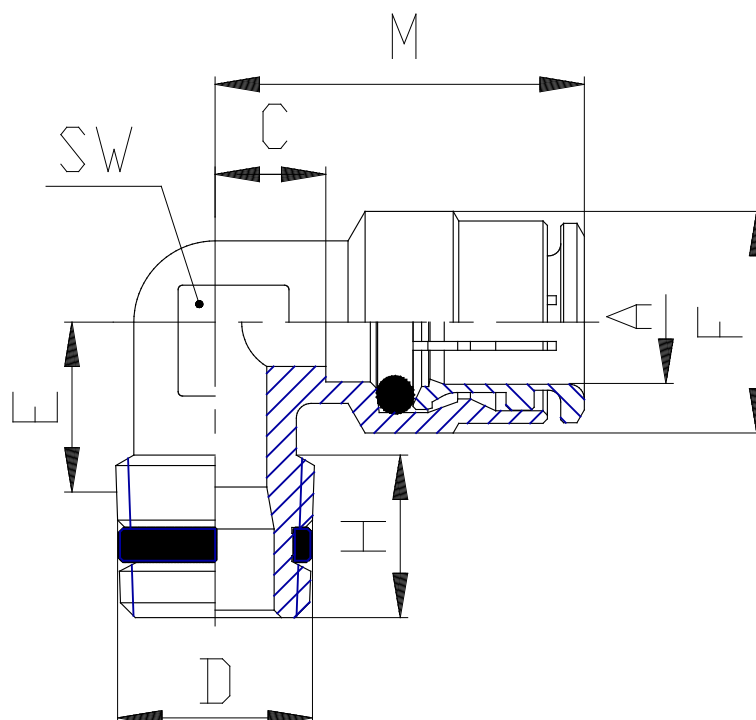

## Mod. S6500 - Series 6000 fittings

Product code: S6500 5-1/4

Datasheet creation date: 10/03/2025 10:28

Check the most updated document online [click here](#)

### TECHNICAL DATA

Mod.	S6500 5-1/4
------	-------------

## Mod. S6500 - Series 6000 fittings

Product code: S6500 5-1/4

### DIMENSIONS

<b>A (mm)</b>	5
<b>D</b>	R1/4
<b>C (mm)</b>	5.5
<b>E (mm)</b>	11.5
<b>F (mm)</b>	10.0
<b>H (mm)</b>	12.0
<b>M (mm)</b>	20.5
<b>SW (mm)</b>	9