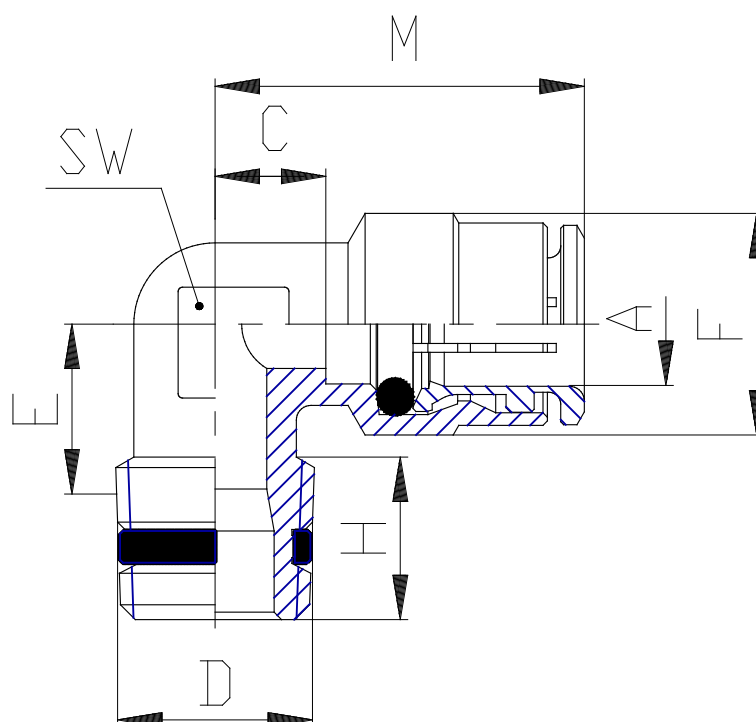

Mod. S6500 - Series 6000 fittings

Product code: S6500 5-1/8

Datasheet creation date: 10/03/2025 10:28

Check the most updated document online [click here](#)

TECHNICAL DATA

Mod.	S6500 5-1/8
------	-------------

Mod. S6500 - Series 6000 fittings

Product code: S6500 5-1/8

DIMENSIONS

A (mm)	5
D	R1/8
C (mm)	5.5
E (mm)	8.5
F (mm)	10.0
H (mm)	7.5
M (mm)	20.5
SW (mm)	9