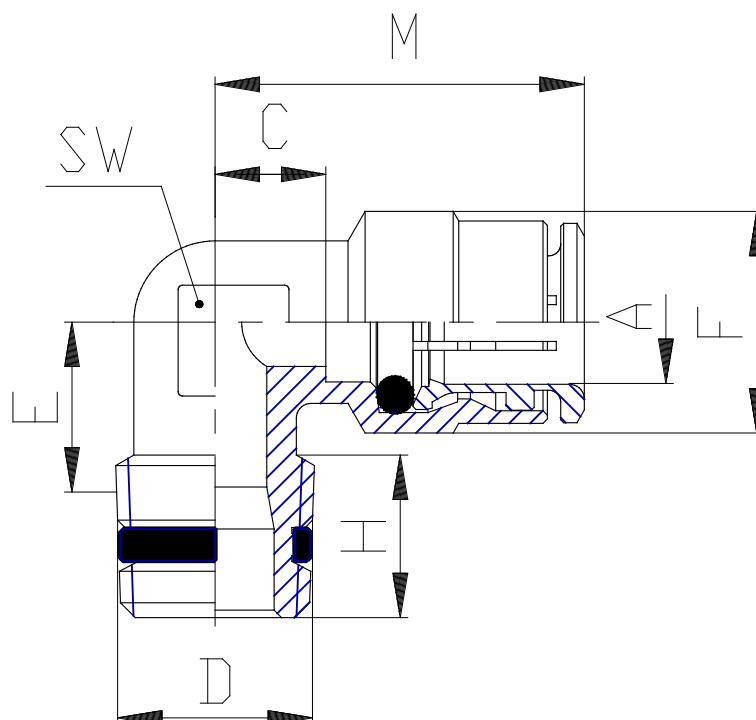

Mod. S6500 - Series 6000 fittings

Product code: S6500 6-1/4

Datasheet creation date: 10/03/2025 10:28

Check the most updated document online [click here](#)

TECHNICAL DATA

Mod.	S6500 6-1/4
------	-------------

Mod. S6500 - Series 6000 fittings

Product code: S6500 6-1/4

DIMENSIONS

A (mm)	6
D	R1/4
C (mm)	4.0
E (mm)	11.5
F (mm)	12.5
H (mm)	12.0
M (mm)	20.0
SW (mm)	9