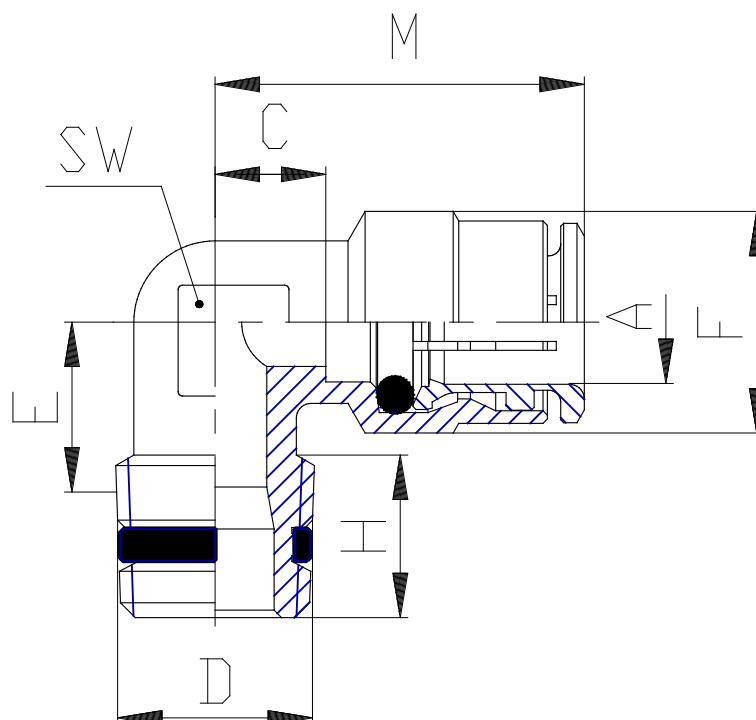

## Mod. S6500 - Series 6000 fittings

Product code: S6500 6-1/8

Datasheet creation date: 10/03/2025 10:28

Check the most updated document online [click here](#)

### TECHNICAL DATA

Mod.	S6500 6-1/8
------	-------------

## Mod. S6500 - Series 6000 fittings

Product code: S6500 6-1/8

### DIMENSIONS

<b>A (mm)</b>	6
<b>D</b>	R1/8
<b>C (mm)</b>	4.0
<b>E (mm)</b>	9.0
<b>F (mm)</b>	12.5
<b>H (mm)</b>	7.5
<b>M (mm)</b>	20.0
<b>SW (mm)</b>	9