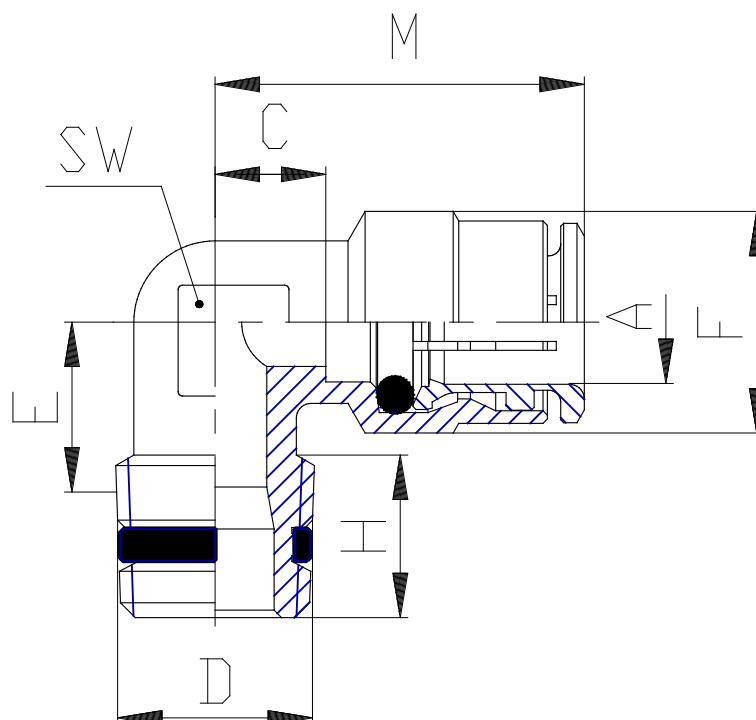

Mod. S6500 - Series 6000 fittings

Product code: S6500 8-1/4

Datasheet creation date: 10/03/2025 10:28

Check the most updated document online [click here](#)

TECHNICAL DATA

Mod.	S6500 8-1/4
------	-------------

Mod. S6500 - Series 6000 fittings

Product code: S6500 8-1/4

DIMENSIONS

A (mm)	8
D	R1/4
C (mm)	5.0
E (mm)	11.5
F (mm)	14.0
H (mm)	12.5
M (mm)	22.5
SW (mm)	11