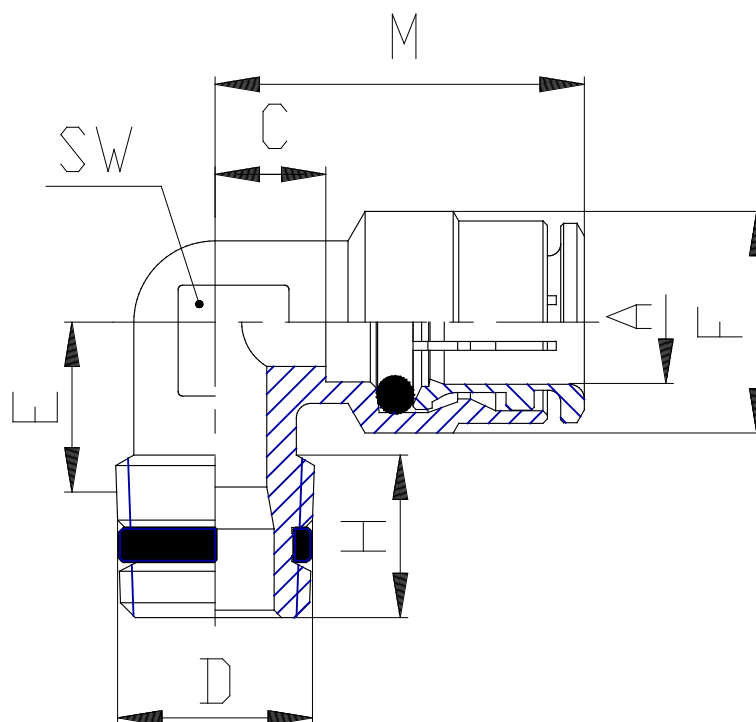

Mod. S6500 - Series 6000 fittings

Product code: S6500 8-1/8

Datasheet creation date: 10/03/2025 10:28

Check the most updated document online [click here](#)

TECHNICAL DATA

Mod.	S6500 8-1/8
------	-------------

Mod. S6500 - Series 6000 fittings

Product code: S6500 8-1/8

DIMENSIONS

A (mm)	8
D	R1/8
C (mm)	5.0
E (mm)	10.5
F (mm)	14.0
H (mm)	7.5
M (mm)	22.5
SW (mm)	11