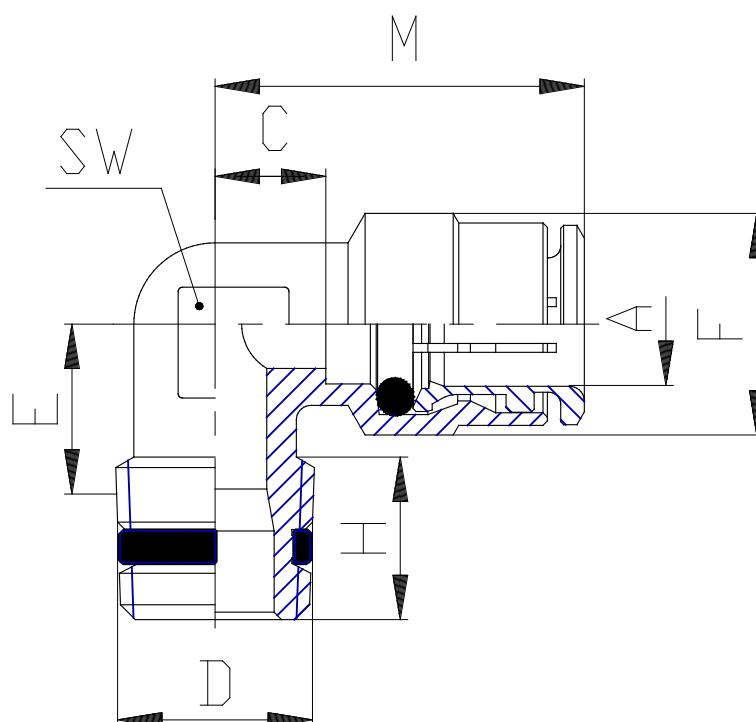

## Mod. S6500 - Series 6000 fittings

Product code: S6500 8-3/8

Datasheet creation date: 10/03/2025 10:28

Check the most updated document online [click here](#)

### TECHNICAL DATA

Mod.	S6500 8-3/8
------	-------------

## Mod. S6500 - Series 6000 fittings

Product code: S6500 8-3/8

### DIMENSIONS

<b>A (mm)</b>	8
<b>D</b>	R3/8
<b>C (mm)</b>	7.5
<b>E (mm)</b>	13.0
<b>F (mm)</b>	15.0
<b>H (mm)</b>	11.5
<b>M (mm)</b>	25.0
<b>SW (mm)</b>	12