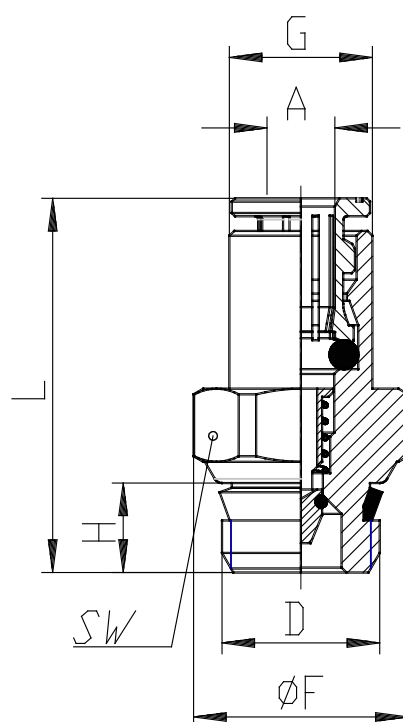

## Mod. S6510-LF - Series 6000 fittings

Product code: S6510 4-1/8-LF

Datasheet creation date: 10/03/2025 10:29

Check the most updated document online [click here](#)

### ■ TECHNICAL DATA

Mod.	S6510 4-1/8-LF
------	----------------

## Mod. S6510-LF - Series 6000 fittings

Product code: S6510 4-1/8-LF

### **DIMENSIONS**

<b>A (mm)</b>	4
<b>D</b>	G1/8
<b>F (mm)</b>	13.2
<b>G (mm)</b>	8.8
<b>H (mm)</b>	5.5
<b>L (mm)</b>	23.0
<b>SW (mm)</b>	12