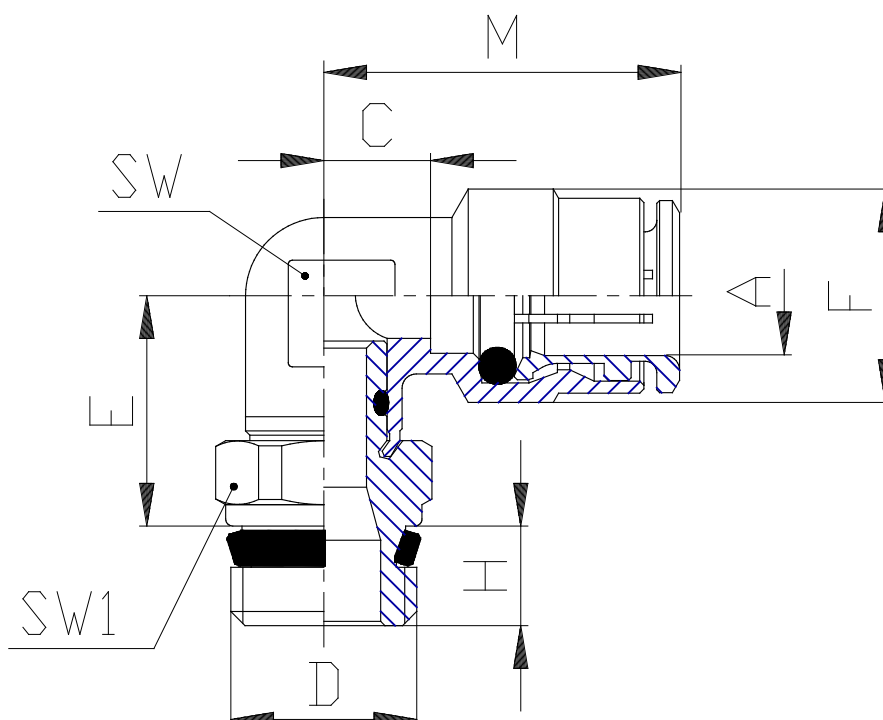

## Mod. S6520 - Series 6000 fittings

Product code: S6520 10-1/4

Datasheet creation date: 10/03/2025 10:30

Check the most updated document online [click here](#)

### TECHNICAL DATA

Mod.	S6520 10-1/4
------	--------------

## Mod. S6520 - Series 6000 fittings

Product code: S6520 10-1/4

### **DIMENSIONS**

<b>A (mm)</b>	10
<b>D (mm)</b>	G1/4
<b>C (mm)</b>	5.8
<b>E (mm)</b>	18.5
<b>F (mm)</b>	16.5
<b>H (mm)</b>	7.0
<b>M (mm)</b>	26.0
<b>SW (mm)</b>	13
<b>SW1 (mm)</b>	14