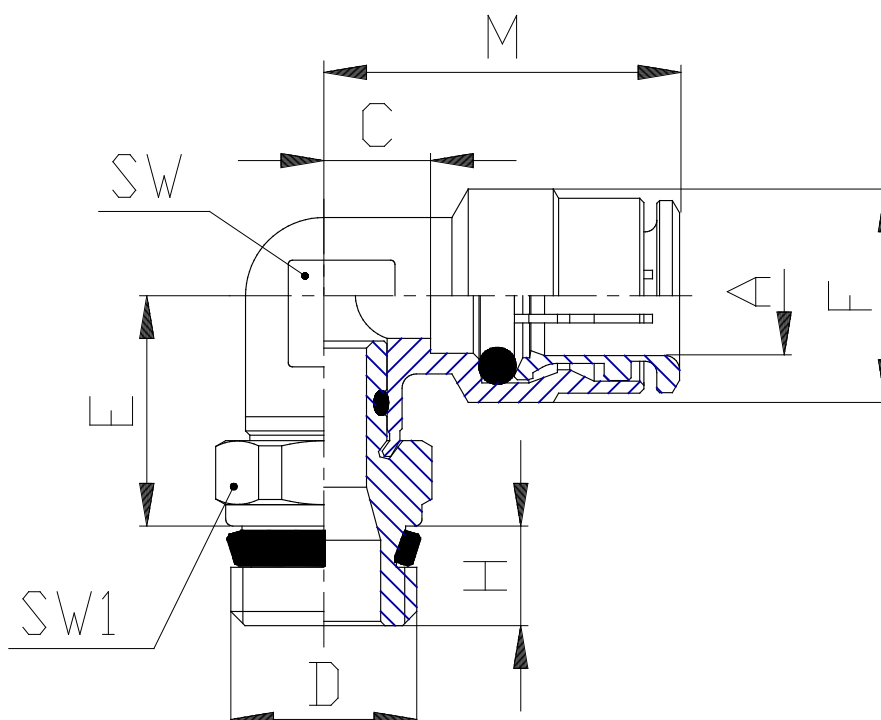

Mod. S6520 - Series 6000 fittings

Product code: S6520 10-3/8

Datasheet creation date: 10/03/2025 10:30

Check the most updated document online [click here](#)

TECHNICAL DATA

Mod.	S6520 10-3/8
------	--------------

Mod. S6520 - Series 6000 fittings

Product code: S6520 10-3/8

DIMENSIONS

A (mm)	10
D (mm)	G3/8
C (mm)	5.8
E (mm)	19.0
F (mm)	16.5
H (mm)	8.0
M (mm)	26.0
SW (mm)	13
SW1 (mm)	19