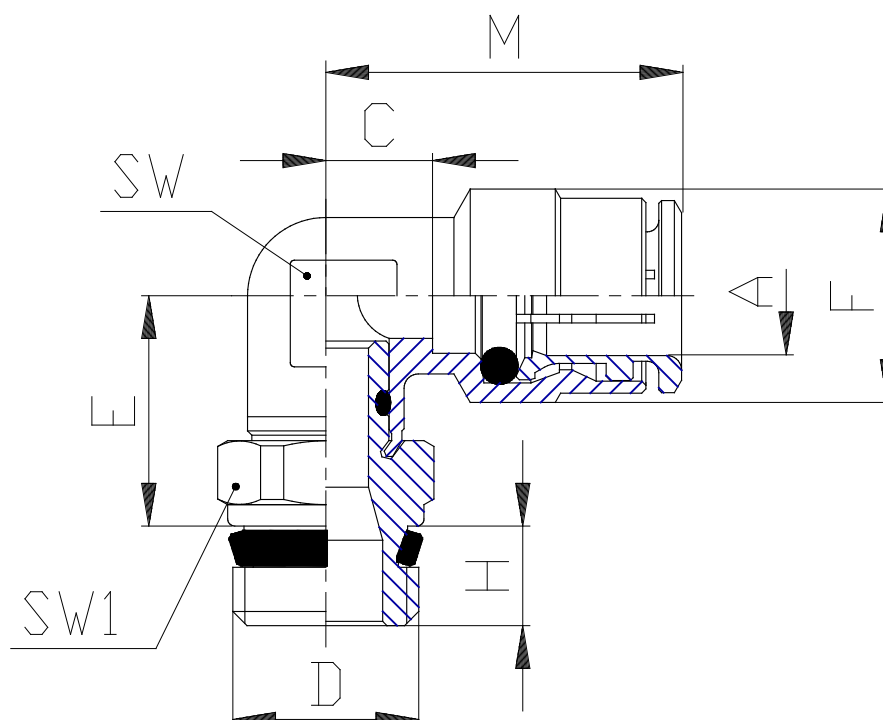

Mod. S6520 - Series 6000 fittings

Product code: S6520 12-3/8

Datasheet creation date: 10/03/2025 10:30

Check the most updated document online [click here](#)

TECHNICAL DATA

Mod.	S6520 12-3/8
------	--------------

Mod. S6520 - Series 6000 fittings

Product code: S6520 12-3/8

DIMENSIONS

A (mm)	12
D (mm)	G3/8
C (mm)	7.3
E (mm)	20.0
F (mm)	19.5
H (mm)	8.0
M (mm)	26.5
SW (mm)	15
SW1 (mm)	19